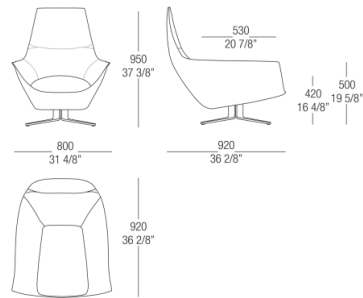

50 Rovere
cenere

53 Elm grey

51 Black oak

66 Tobacco

54
Eucalyptus

DIMENSIONS

Armchair with wood fixed base

Armchair with metal swivel base