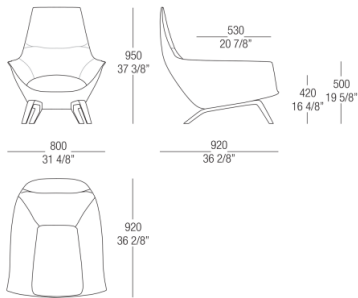

50 Rovere
cenere

53 Elm grey

51 Black oak

66 Tobacco

54
Eucalyptus

DIMENSIONS

Armchair with wood fixed base

Armchair with metal swivel base