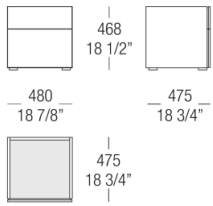

# DIMENSIONS

Night table with glass top

Night table with wood top

Chest of drawers with glass top

Chest of drawers with wood top