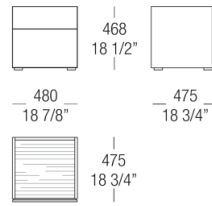

# DIMENSIONS

Night table with glass top

Night table with wood top

Chest of drawers with glass top

Chest of drawers with wood top