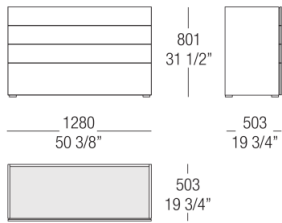

# DIMENSIONS

Night table with glass top

Night table with wood top

Chest of drawers with glass top

Chest of drawers with wood top