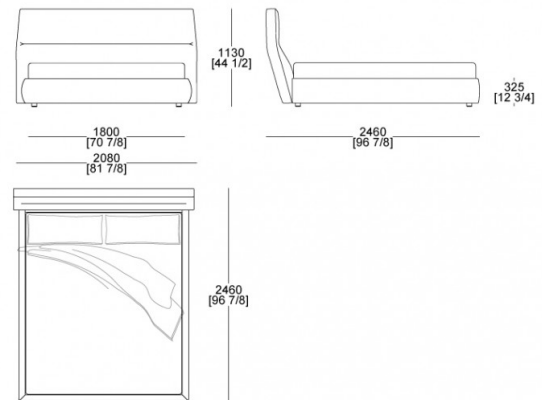

NABUK

N08 Orso polare N05 Rinoceronte N14 Antilope N11 Lupo N12 Balena N09 Squalo blu N10 Tigre N07 Leone

N04 Alligatore N06 Volpe N13 Orso bruno

DIMENSIONS

Bed (mattress W. 1600 x D. 2000 mm)

Bed (mattress W. 1600 x D. 2100 mm)

Bed (mattress W. 1800 x D. 2000 mm)

Bed (mattress W. 1800 x D. 2100 mm)

Bed (mattress W. 1930 x D. 2020 mm)