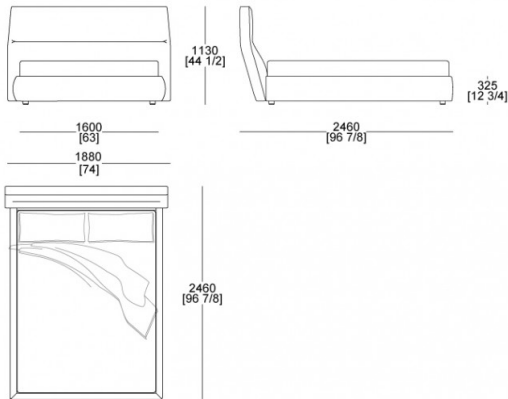

NABUK

N08 Orso polare N05 Rinoceronte N14 Antilope N11 Lupo N12 Balena N09 Squalo blu N10 Tigre N07 Leone

N04 Alligatore N06 Volpe N13 Orso bruno

DIMENSIONS

Bed (mattress W. 1600 x D. 2000 mm)

Bed (mattress W. 1600 x D. 2100 mm)

Bed (mattress W. 1800 x D. 2000 mm)

Bed (mattress W. 1800 x D. 2100 mm)

Bed (mattress W. 1930 x D. 2020 mm)