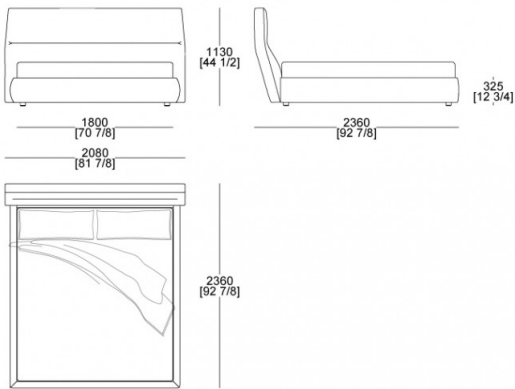

NABUK

N08 Orso polare N05 Rinoceronte N14 Antilope N11 Lupo N12 Balena N09 Squalo blu N10 Tigre N07 Leone

N04 Alligatore N06 Volpe N13 Orso bruno

DIMENSIONS

Bed (mattress W. 1600 x D. 2000 mm)

Bed (mattress W. 1600 x D. 2100 mm)

Bed (mattress W. 1800 x D. 2000 mm)

Bed (mattress W. 1800 x D. 2100 mm)

Bed (mattress W. 1930 x D. 2020 mm)