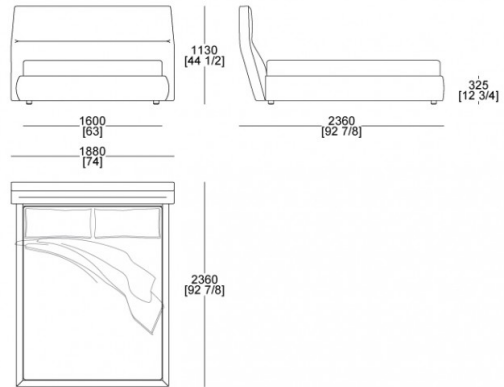

NABUK

N08 Orso polare N05 Rinoceronte N14 Antilope N11 Lupo N12 Balena N09 Squalo blu N10 Tigre N07 Leone

N04 Alligatore N06 Volpe N13 Orso bruno

DIMENSIONS

Bed (mattress W. 1600 x D. 2000 mm)

Bed (mattress W. 1600 x D. 2100 mm)

Bed (mattress W. 1800 x D. 2000 mm)

Bed (mattress W. 1800 x D. 2100 mm)

Bed (mattress W. 1930 x D. 2020 mm)