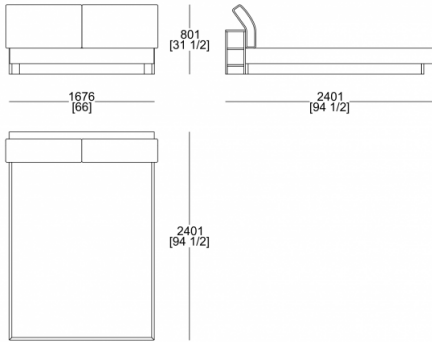

N09 Squalo
blu

N10 Tigre

N07 Leone

N04
Alligatore

N06 Volpe

N13 Orso
bruno

DIMENSIONS

Bed in wood (mattress W. 1600 x D. 2000 mm)

Bed in wood (mattress W. 1800 x D. 2000 mm)

Bed in wood, king size (materass size 1930 x 2020 mm)

Bed in wood (mattress W. 1600 x D. 2000 mm)

Bed in wood (mattress W. 1800 x D. 2000 mm)

Bed in wood, king size (mattress size 1930 x 2020 mm)