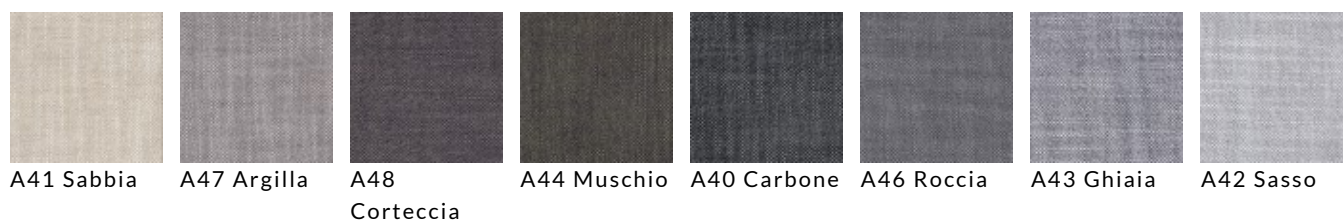

UPHOLSTERED HEADBOARD FINISHINGS

INDIO

NODONE

JOJO

629