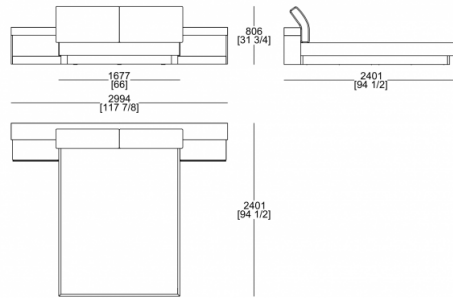

N09 Squalo
blu

N10 Tigre

N07 Leone

N04
Alligatore

N06 Volpe

N13 Orso
bruno

DIMENSIONS

Bed in wood (mattress W. 1600 x D. 2000 mm)

Bed in wood (mattress W. 1800 x D. 2000 mm)

Bed in wood, king size (materass size 1930 x 2020 mm)

Bed in wood (mattress W. 1600 x D. 2000 mm)

Bed in wood (mattress W. 1800 x D. 2000 mm)

Bed in wood, king size (mattress size 1930 x 2020 mm)