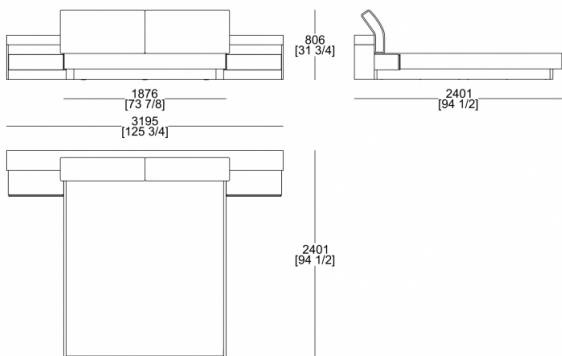

N09 Squalo
blu

N10 Tigre

N07 Leone

N04
Alligatore

N06 Volpe

N13 Orso
bruno

DIMENSIONS

Bed in wood (mattress W. 1600 x D. 2000 mm)

Bed in wood (mattress W. 1800 x D. 2000 mm)

Bed in wood, king size (materass size 1930 x 2020 mm)

Bed in wood (mattress W. 1600 x D. 2000 mm)

Bed in wood (mattress W. 1800 x D. 2000 mm)

Bed in wood, king size (mattress size 1930 x 2020 mm)