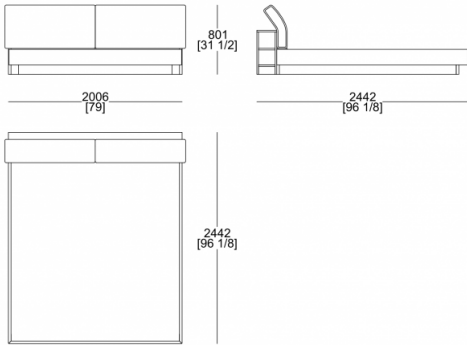

N09 Squalo
blu

N10 Tigre

N07 Leone

N04
Alligatore

N06 Volpe

N13 Orso
bruno

DIMENSIONS

Bed in wood (mattress W. 1600 x D. 2000 mm)

Bed in wood (mattress W. 1800 x D. 2000 mm)

Bed in wood, king size (materass size 1930 x 2020 mm)

Bed in wood (mattress W. 1600 x D. 2000 mm)

Bed in wood (mattress W. 1800 x D. 2000 mm)

Bed in wood, king size (mattress size 1930 x 2020 mm)