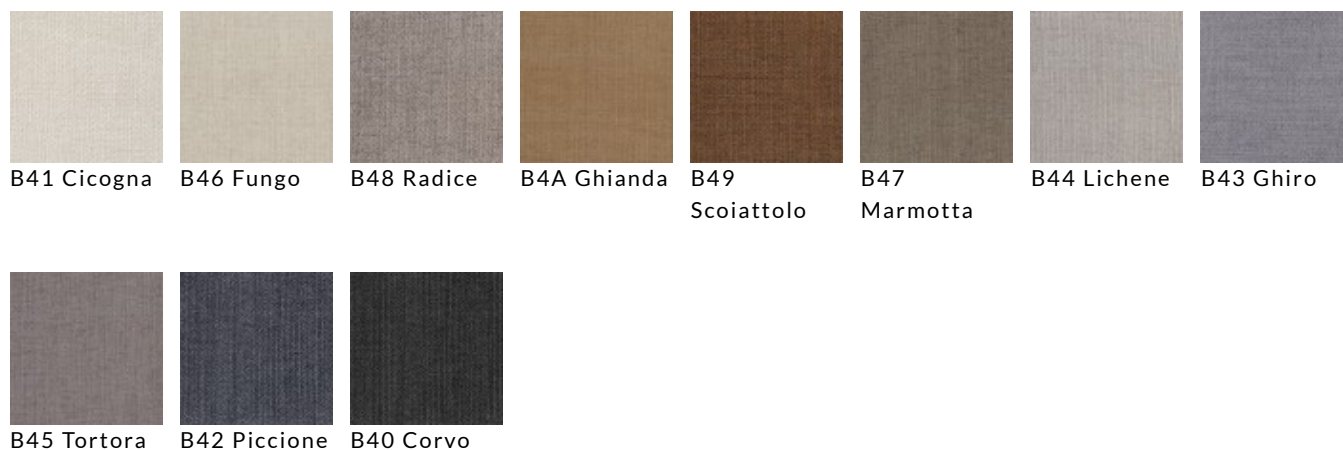

UPHOLSTERED HEADBOARD FINISHINGS

INDIO

NODONE

JOJO

629