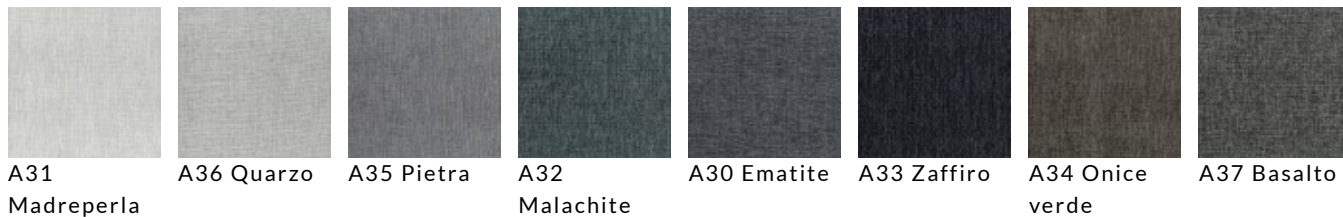

UPHOLSTERED HEADBOARD FINISHINGS

INDIO