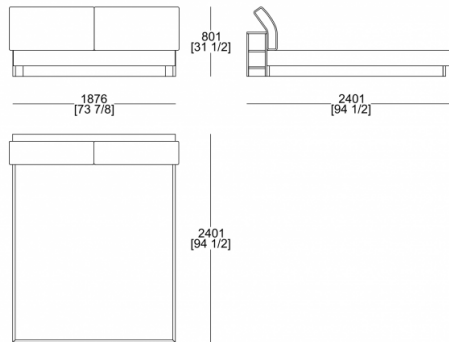

N09 Squalo
blu

N10 Tigre

N07 Leone

N04
Alligatore

N06 Volpe

N13 Orso
bruno

DIMENSIONS

Bed in wood (mattress W. 1600 x D. 2000 mm)

Bed in wood (mattress W. 1800 x D. 2000 mm)

Bed in wood, king size (materass size 1930 x 2020 mm)

Bed in wood (mattress W. 1600 x D. 2000 mm)

Bed in wood (mattress W. 1800 x D. 2000 mm)

Bed in wood, king size (mattress size 1930 x 2020 mm)