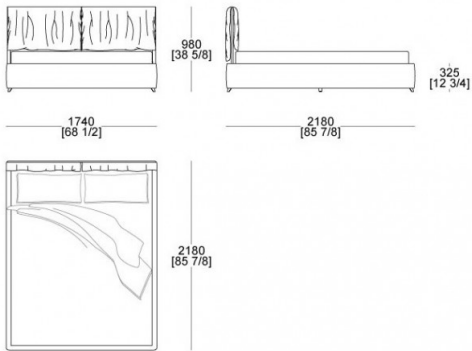

DIMENSIONS

Bed with box (mattress W.1600 mm x D. 2000 mm)

Bed with box (mattress W.1800 mm x D. 2000 mm)