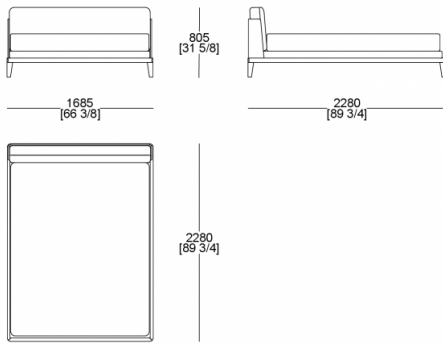

HN3 Leone

HN2
Rinoceronte

HN1 Orso
bruno

DIMENSIONS

Bed (mattress W. 1600 x D. 2000 mm)

Bed (mattress W. 1800 x D. 2000 mm)