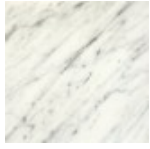

TYPE / SMALL TABLES

TECHNICAL DESCRIPTION

***Antares** is a small table with a particular cylindrical shape, obtained from a th.2mm (1/8") thick sheet metal painted in antique brass. curved on itself and closed with a sloping cut to form a cylinder housing a th.20mm (6/8") marble top.*

TOP FINISHINGS

MARBLES

BC Bianco
Carrara Matt

CA Calacatta
Oro Matt

EM
Emperador
Matt

TV
Travertino
Matt

BA Basaltite
Matt

GT Grey
Stone Glossy

MR
Marquinia
Glossy

SR Sahara
Noir Glossy

RL Rosso
Lepanto

OR Orobico

STRUCTURE FINISHINGS

METALS

537

Verniciato
Ottone
anticato