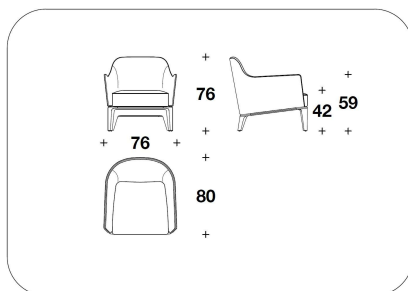

**OPTIONAL 4** Internal back with logo embroidery, not available with diamond quilted version

**N.B.** Matching with Sherwood ottoman (BPU02E)

**BENTLEY HOME**  
**sofa & armchairs**  
**MORLEY**

**BENTLEY**

POB (18)  
BERGERE : POLTRONA / ARMCHAIR  
76x80x76H. - H.S.42cm  
30x31 1/3x30H. - H.S.16 2/4"

POB (18R)  
BERGERE : POLTRONA / ARMCHAIR  
76x80x76H. - H.S.42cm  
30x31 1/3x30H. - H.S.16 2/4"

**Note**