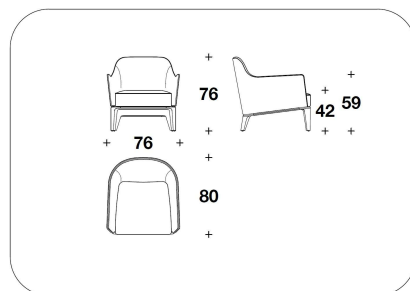

**OPTIONAL 4** Internal back with logo embroidery, not available with diamond quilted version

**N.B.** Matching with Sherwood ottoman (BPU02E)

**BENTLEY HOME**  
**sofa & armchairs**  
**MORLEY**

**BENTLEY**

POB (18)  
BERGERE : POLTRONA / ARMCHAIR  
76x80x76H. - H.S.42cm  
30x31 1/3x30H. - H.S.16 2/4"

POB (18R)  
BERGERE : POLTRONA / ARMCHAIR  
76x80x76H. - H.S.42cm  
30x31 1/3x30H. - H.S.16 2/4"

**Note**