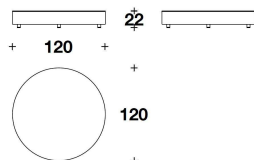

N.B. Each stone, being a natural product, is a one-of-a-kind piece and can therefore exhibit colour and structural differences

LUXENCE LUXURY LIVING
coffee-side tables
MOON

LYC (27S)
 COFFEE TABLE
 Ø 50x55H. cm
 Ø 19 3/4x21 2/3H. "

LYC (27M) - LYC (27VD)
 MARBLE & DEGRADE' : COFFEE TABLE
 Ø 50x56H. cm
 Ø 19 3/4x22H. "

LYC (28S)
 COFFEE TABLE
 Ø 60x34H. cm
 Ø 23 2/3x13 2/4H. "

LYC (28M) - LYC (28VD)
 MARBLE & DEGRADE' : COFFEE TABLE
 Ø 60x35H. cm
 Ø 23 2/3x13 3/4H. "

LYC (29S)
 COFFEE TABLE
 Ø 90x28H. cm
 Ø 35 1/3x11H. "

LYC (29M) - LYC (29VD)
 MARBLE & DEGRADE' : COFFEE TABLE
 Ø 90x29H. cm
 Ø 35 1/3x11 2/4H. "

LYC (30S)
 COFFEE TABLE
 Ø 120x22H. cm
 Ø 47 1/3x8 3/4H. "

LYC (30M) - LYC (30VD)
 MARBLE & DEGRADE' : COFFEE TABLE
 Ø 120x23H. cm
 Ø 47 1/3x9H. "

Note