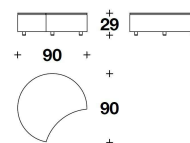

N.B. Each stone, being a natural product, is a one-of-a-kind piece and can therefore exhibit colour and structural differences

LUXENCE LUXURY LIVING
coffee-side tables
MOON

LYC (27S)
 COFFEE TABLE
 Ø 50x55H. cm
 Ø 19 3/4x21 2/3H. "

LYC (27M) - LYC (27VD)
 MARBLE & DEGRADE' : COFFEE TABLE
 Ø 50x56H. cm
 Ø 19 3/4x22H. "

LYC (28S)
 COFFEE TABLE
 Ø 60x34H. cm
 Ø 23 2/3x13 2/4H. "

LYC (28M) - LYC (28VD)
 MARBLE & DEGRADE' : COFFEE TABLE
 Ø 60x35H. cm
 Ø 23 2/3x13 3/4H. "

LYC (29S)
 COFFEE TABLE
 Ø 90x28H. cm
 Ø 35 1/3x11H. "

LYC (29M) - LYC (29VD)
 MARBLE & DEGRADE' : COFFEE TABLE
 Ø 90x29H. cm
 Ø 35 1/3x11 2/4H. "

LYC (30S)
 COFFEE TABLE
 Ø 120x22H. cm
 Ø 47 1/3x8 3/4H. "

LYC (30M) - LYC (30VD)
 MARBLE & DEGRADE' : COFFEE TABLE
 Ø 120x23H. cm
 Ø 47 1/3x9H. "

Note