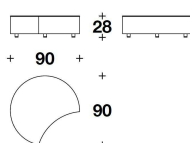

N.B. Each stone, being a natural product, is a one-of-a-kind piece and can therefore exhibit colour and structural differences

LUXENCE LUXURY LIVING
coffee-side tables
MOON

LYC (27S)
 COFFEE TABLE
 Ø 50x55H. cm
 Ø 19 3/4x21 2/3H. "

LYC (27M) - LYC (27VD)
 MARBLE & DEGRADE' : COFFEE TABLE
 Ø 50x56H. cm
 Ø 19 3/4x22H. "

LYC (28S)
 COFFEE TABLE
 Ø 60x34H. cm
 Ø 23 2/3x13 2/4H. "

LYC (28M) - LYC (28VD)
 MARBLE & DEGRADE' : COFFEE TABLE
 Ø 60x35H. cm
 Ø 23 2/3x13 3/4H. "

LYC (29S)
 COFFEE TABLE
 Ø 90x28H. cm
 Ø 35 1/3x11H. "

LYC (29M) - LYC (29VD)
 MARBLE & DEGRADE' : COFFEE TABLE
 Ø 90x29H. cm
 Ø 35 1/3x11 2/4H. "

LYC (30S)
 COFFEE TABLE
 Ø 120x22H. cm
 Ø 47 1/3x8 3/4H. "