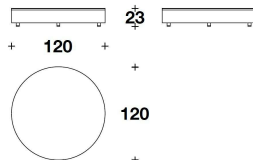

N.B. Each stone, being a natural product, is a one-of-a-kind piece and can therefore exhibit colour and structural differences

LUXENCE LUXURY LIVING
coffee-side tables
MOON

LYC (27S)
 COFFEE TABLE
 Ø 50x55H. cm
 Ø 19 3/4x21 2/3H. "

LYC (27M) - LYC (27VD)
 MARBLE & DEGRADE' : COFFEE TABLE
 Ø 50x56H. cm
 Ø 19 3/4x22H. "

LYC (28S)
 COFFEE TABLE
 Ø 60x34H. cm
 Ø 23 2/3x13 2/4H. "

LYC (28M) - LYC (28VD)
 MARBLE & DEGRADE' : COFFEE TABLE
 Ø 60x35H. cm
 Ø 23 2/3x13 3/4H. "

LYC (29S)
 COFFEE TABLE
 Ø 90x28H. cm
 Ø 35 1/3x11H. "

LYC (29M) - LYC (29VD)
 MARBLE & DEGRADE' : COFFEE TABLE
 Ø 90x29H. cm
 Ø 35 1/3x11 2/4H. "

LYC (30S)
 COFFEE TABLE
 Ø 120x22H. cm
 Ø 47 1/3x8 3/4H. "

LYC (30M) - LYC (30VD)
 MARBLE & DEGRADE' : COFFEE TABLE
 Ø 120x23H. cm
 Ø 47 1/3x9H. "

Note