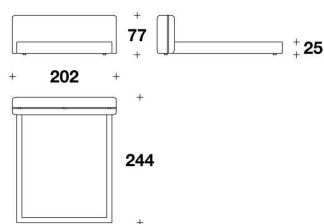

COVER Not removable fabric or leather (printed leather not included). Base with removable cover

INLAY Chain stitch leather inlay with Trussardi Logo printed (see special manufactures pag.4) on headboard

OPTIONAL 3 Bed frame with storage NOT AVAILABLE

DEN (LE1)
 LETTO PER MATERASSO / BED FOR MATTRESS
 165x200 - 202x244x77H. - H.B.25cm
 65x78 2/3 - 79 2/3x96x30 1/3H. - H.B.9 3/4"

DEN (LE2)
 LETTO PER MATERASSO / BED FOR MATTRESS
 185x200 - 222x244x77H. - H.B.25cm
 73x78 2/3 - 87 1/3x96x30 1/3H. - H.B.9 3/4"

DEN (LE7)
 LETTO PER MATERASSO / BED FOR MATTRESS
 200x200 - 237x244x77H. - H.B.25cm
 78 2/3x78 2/3 - 93 1/3x96x30 1/3H. - H.B.9 3/4"

DEN (QUSA)
 QUEEN USA : LETTO PER MATERASSO / BED FOR MATTRESS
 152x205 - 189x249x77H. - H.B.25cm
 60x80 2/3 - 74 1/3x98x30 1/3H. - H.B.9 3/4"

DEN (KUSA)
 KING USA : LETTO PER MATERASSO / BED FOR MATTRESS
 195x205 - 232x249x77H. - H.B.25cm
 76 2/3x80 2/3 - 91 1/3x98x30 1/3H. - H.B.9 3/4"

DEN (PAN)
 POUF-PANCA / OTTOMAN-BENCH
 166x54x41H.cm
 65 1/3x21 1/3x16 1/4H."