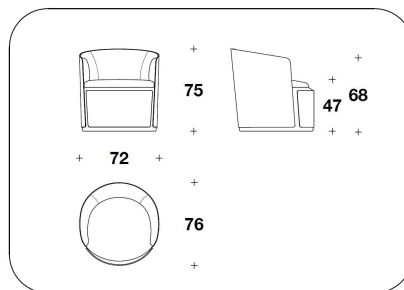

**SEAT** Wood padded with Polyurethane and Fiberfill

**COVER** Not removable fabric or leather (printed leather not included)

**BASE** Base with return swivel mechanism

**OPTIONAL 1** Perimetral aluminium profile with gun-metal grey finishing

**OPTIONAL 2** Back with logo embroidery

**OPTIONAL 3-4** Diamond quilted on the outer frame (3) and/or on the band under the seat (4)

POB (19)  
POLTRONA / ARMCHAIR  
72x76x75H. - H.S.47cm  
28 1/3x30x29 2/3H. - H.S.18 2/4"

POB (19E)  
POLTRONA / ARMCHAIR  
72x76x75H. - H.S.47cm  
28 1/3x30x29 2/3H. - H.S.18 2/4"

**Note**