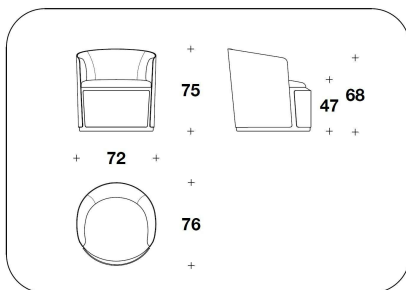

**SEAT** Wood padded with Polyurethane and Fiberfill

**COVER** Not removable fabric or leather (printed leather not included)

**BASE** Base with return swivel mechanism

**OPTIONAL 1** Perimetral aluminium profile with gun-metal grey finishing

**OPTIONAL 2** Back with logo embroidery

**OPTIONAL 3-4** Diamond quilted on the outer frame (3) and/or on the band under the seat (4)

POB (19)  
POLTRONA / ARMCHAIR  
72x76x75H. - H.S.47cm  
28 1/3x30x29 2/3H. - H.S.18 2/4"

POB (19E)  
POLTRONA / ARMCHAIR  
72x76x75H. - H.S.47cm  
28 1/3x30x29 2/3H. - H.S.18 2/4"

**Note**