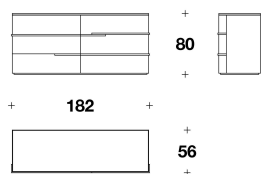

LUXENCE LUXURY LIVING
chest of drawers
MAXIME

LLM (21)
CASSETTIERA / CHEST OF DRAWERS
182x56x80H.cm
71 2/3x22x31 1/3H."

Note