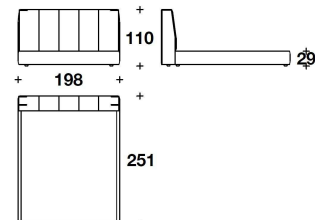

**ACCESSORY** Telecontrol accessory for lateral side 4 cm (see LL Sleeping Interiors price list)

**OPTIONAL 1** Oval logo printed on the centre of the headboard

**OPTIONAL 2** Bed frame with storage

LEATHER COVER

SQU (LE1)  
 LETTO PER MATERASSO / BED FOR  
 MATTRESS  
 165x200 - 178x236x110H. - H.B.29cm  
 65x78 2/3 - 70x93x43 1/3H. - H.B.11 2/4"

SQU (LE2)  
 LETTO PER MATERASSO / BED FOR  
 MATTRESS  
 185x200 - 198x236x110H. - H.B.29cm  
 73x78 2/3 - 78x93x43 1/3H. - H.B.11 2/4"

SQU (LE7)  
 LETTO PER MATERASSO / BED FOR  
 MATTRESS  
 200x200 - 213x236x110H. - H.B.29cm  
 78 2/3x78 2/3 - 84x93x43 1/3H. - H.B.11  
 2/4"

SQU (QUSA)  
 QUEEN USA : LETTO PER MATERASSO  
 / BED FOR MATTRESS  
 152x205 - 165x241x110H. - H.B.29cm  
 60x80 2/3 - 65x95x43 1/3H. - H.B.11 2/4"

SQU (KUSA)  
 KING USA : LETTO PER MATERASSO /  
 BED FOR MATTRESS  
 195x205 - 208x241x110H. - H.B.29cm  
 76 2/3x80 2/3 - 82x95x43 1/3H. - H.B.11  
 2/4"

SQU (CUSA)  
 CALIFORNIA USA : LETTO PER  
 MATERASSO / BED FOR MATTRESS  
 183x215 - 198x251x110H. - H.B.29cm  
 72x84 2/3 - 78x98 2/3x43 1/3H. - H.B.11  
 2/4"