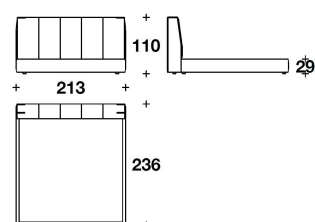

**ACCESSORY** Telecontrol accessory for lateral side 4 cm (see LL Sleeping Interiors price list)

**OPTIONAL 1** Oval logo printed on the centre of the headboard

**OPTIONAL 2** Bed frame with storage

LEATHER COVER

SQU (LE1)  
 LETTO PER MATERASSO / BED FOR  
 MATTRESS  
 165x200 - 178x236x110H. - H.B.29cm  
 65x78 2/3 - 70x93x43 1/3H. - H.B.11 2/4"

SQU (LE2)  
 LETTO PER MATERASSO / BED FOR  
 MATTRESS  
 185x200 - 198x236x110H. - H.B.29cm  
 73x78 2/3 - 78x93x43 1/3H. - H.B.11 2/4"

SQU (LE7)  
 LETTO PER MATERASSO / BED FOR  
 MATTRESS  
 200x200 - 213x236x110H. - H.B.29cm  
 78 2/3x78 2/3 - 84x93x43 1/3H. - H.B.11  
 2/4"

SQU (QUSA)  
 QUEEN USA : LETTO PER MATERASSO  
 / BED FOR MATTRESS  
 152x205 - 165x241x110H. - H.B.29cm  
 60x80 2/3 - 65x95x43 1/3H. - H.B.11 2/4"