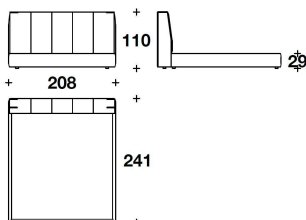

**ACCESSORY** Telecontrol accessory for lateral side 4 cm (see LL Sleeping Interiors price list)

**OPTIONAL 1** Oval logo printed on the centre of the headboard

**OPTIONAL 2** Bed frame with storage

LEATHER COVER

SQU (LE1)  
 LETTO PER MATERASSO / BED FOR  
 MATTRESS  
 165x200 - 178x236x110H. - H.B.29cm  
 65x78 2/3 - 70x93x43 1/3H. - H.B.11 2/4"

SQU (LE2)  
 LETTO PER MATERASSO / BED FOR  
 MATTRESS  
 185x200 - 198x236x110H. - H.B.29cm  
 73x78 2/3 - 78x93x43 1/3H. - H.B.11 2/4"

SQU (LE7)  
 LETTO PER MATERASSO / BED FOR  
 MATTRESS  
 200x200 - 213x236x110H. - H.B.29cm  
 78 2/3x78 2/3 - 84x93x43 1/3H. - H.B.11  
 2/4"

SQU (QUSA)  
 QUEEN USA : LETTO PER MATERASSO  
 / BED FOR MATTRESS  
 152x205 - 165x241x110H. - H.B.29cm  
 60x80 2/3 - 65x95x43 1/3H. - H.B.11 2/4"

SQU (KUSA)  
 KING USA : LETTO PER MATERASSO /  
 BED FOR MATTRESS  
 195x205 - 208x241x110H. - H.B.29cm  
 76 2/3x80 2/3 - 82x95x43 1/3H. - H.B.11  
 2/4"

SQU (CUSA)  
 CALIFORNIA USA : LETTO PER  
 MATERASSO / BED FOR MATTRESS  
 183x215 - 198x251x110H. - H.B.29cm  
 72x84 2/3 - 78x98 2/3x43 1/3H. - H.B.11  
 2/4"