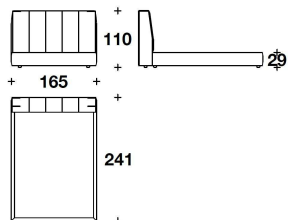

**ACCESSORY** Telecontrol accessory for lateral side 4 cm (see LL Sleeping Interiors price list)

**OPTIONAL 1** Oval logo printed on the centre of the headboard

**OPTIONAL 2** Bed frame with storage

LEATHER COVER

SQU (LE1)  
 LETTO PER MATERASSO / BED FOR  
 MATTRESS  
 165x200 - 178x236x110H. - H.B.29cm  
 65x78 2/3 - 70x93x43 1/3H. - H.B.11 2/4"

SQU (LE2)  
 LETTO PER MATERASSO / BED FOR  
 MATTRESS  
 185x200 - 198x236x110H. - H.B.29cm  
 73x78 2/3 - 78x93x43 1/3H. - H.B.11 2/4"

SQU (LE7)  
 LETTO PER MATERASSO / BED FOR  
 MATTRESS  
 200x200 - 213x236x110H. - H.B.29cm  
 78 2/3x78 2/3 - 84x93x43 1/3H. - H.B.11  
 2/4"

SQU (QUSA)  
 QUEEN USA : LETTO PER MATERASSO  
 / BED FOR MATTRESS  
 152x205 - 165x241x110H. - H.B.29cm  
 60x80 2/3 - 65x95x43 1/3H. - H.B.11 2/4"