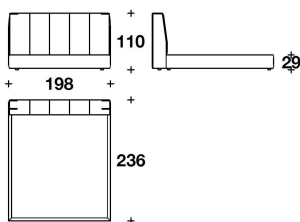

**ACCESSORY** Telecontrol accessory for lateral side 4 cm (see LL Sleeping Interiors price list)

**OPTIONAL 1** Oval logo printed on the centre of the headboard

**OPTIONAL 2** Bed frame with storage

LEATHER COVER

SQU (LE1)  
 LETTO PER MATERASSO / BED FOR  
 MATTRESS  
 165x200 - 178x236x110H. - H.B.29cm  
 65x78 2/3 - 70x93x43 1/3H. - H.B.11 2/4"

SQU (LE2)  
 LETTO PER MATERASSO / BED FOR  
 MATTRESS  
 185x200 - 198x236x110H. - H.B.29cm  
 73x78 2/3 - 78x93x43 1/3H. - H.B.11 2/4"

SQU (LE7)  
 LETTO PER MATERASSO / BED FOR  
 MATTRESS  
 200x200 - 213x236x110H. - H.B.29cm  
 78 2/3x78 2/3 - 84x93x43 1/3H. - H.B.11  
 2/4"

SQU (QUSA)  
 QUEEN USA : LETTO PER MATERASSO  
 / BED FOR MATTRESS  
 152x205 - 165x241x110H. - H.B.29cm  
 60x80 2/3 - 65x95x43 1/3H. - H.B.11 2/4"