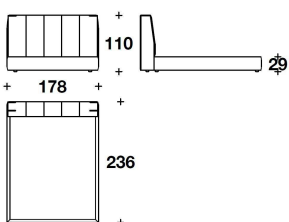

**ACCESSORY** Telecontrol accessory for lateral side 4 cm (see LL Sleeping Interiors price list)

**OPTIONAL 1** Oval logo printed on the centre of the headboard

**OPTIONAL 2** Bed frame with storage

LEATHER COVER

SQU (LE1)  
 LETTO PER MATERASSO / BED FOR  
 MATTRESS  
 165x200 - 178x236x110H. - H.B.29cm  
 65x78 2/3 - 70x93x43 1/3H. - H.B.11 2/4"

SQU (LE2)  
 LETTO PER MATERASSO / BED FOR  
 MATTRESS  
 185x200 - 198x236x110H. - H.B.29cm  
 73x78 2/3 - 78x93x43 1/3H. - H.B.11 2/4"

SQU (LE7)  
 LETTO PER MATERASSO / BED FOR  
 MATTRESS  
 200x200 - 213x236x110H. - H.B.29cm  
 78 2/3x78 2/3 - 84x93x43 1/3H. - H.B.11  
 2/4"

SQU (QUSA)  
 QUEEN USA : LETTO PER MATERASSO  
 / BED FOR MATTRESS  
 152x205 - 165x241x110H. - H.B.29cm  
 60x80 2/3 - 65x95x43 1/3H. - H.B.11 2/4"