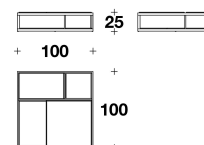

- in transparent laminated bevelled glass in bronze colour, coordinated with the bronze top

- in marble, coordinated with marble top

- in veneered wood, coordinated with the veneered wooden top

OPTIONAL 2 Optional small half-moon upper or lower shelf (only for side table Ø 120), available in the following versions:

- in transparent laminated bevelled glass in bronze colour, coordinated with the bronze top

- in marble, coordinated with marble top

- in veneered wood, coordinated with the veneered wooden top

LYC (KIMS5) - LYC (KIMT19) - LYC (KIMT20) - LYC (KIMT21) - LYC (KIMT23) - LYC (KIMT24) - LYC (KIMT25)
COFFEE TABLE
100x50x25H. cm
39 1/3x19 3/4x9 3/4H. "