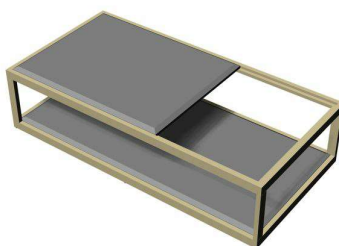

- in transparent laminated bevelled glass in bronze colour, coordinated with the bronze top

- in marble, coordinated with marble top

- in veneered wood, coordinated with the veneered wooden top

OPTIONAL 2 Optional small half-moon upper or lower shelf (only for side table Ø 120), available in the following versions:

- in transparent laminated bevelled glass in bronze colour, coordinated with the bronze top

- in marble, coordinated with marble top

- in veneered wood, coordinated with the veneered wooden top

LYC (KIMS5) - LYC (KIMT19) - LYC (KIMT20) - LYC (KIMT21) - LYC (KIMT23) - LYC (KIMT24) - LYC (KIMT25)
COFFEE TABLE
100x50x25H. cm
39 1/3x19 3/4x9 3/4H. "

LYC (KIMS5) - LYC (KIMT19) - LYC (KIMT20) - LYC (KIMT21) - LYC (KIMT23) - LYC (KIMT24) - LYC (KIMT25)
COFFEE TABLE
100x50x25H. cm
39 1/3x19 3/4x9 3/4H. "

LYC (KIMS4) - LYC (KIMT15) - LYC (KIMT16) - LYC (KIMT17) - LYC (KIMT18) - LYC (KIMT26) - LYC (KIMT27) - LYC (KIMT28) - LYC (KIMT29) - LYC (KIMT30) - LYC (KIMT31) - LYC (KIMT32) - LYC (KIMT33)
COFFEE TABLE
100x100x25H. cm
39 1/3x39 1/3x9 3/4H. "