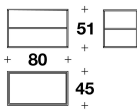

- in transparent laminated bevelled glass in bronze colour, coordinated with the bronze top

- in marble, coordinated with marble top

- in veneered wood, coordinated with the veneered wooden top

LYC (KIMS5) - LYC (KIMT19) - LYC (KIMT20) - LYC (KIMT21) - LYC (KIMT23) - LYC (KIMT24) - LYC (KIMT25)
COFFEE TABLE
100x50x25H. cm
39 1/3x19 3/4x9 3/4H. "

LYC (KIMS5) - LYC (KIMT19) - LYC (KIMT20) - LYC (KIMT21) - LYC (KIMT23) - LYC (KIMT24) - LYC (KIMT25)
COFFEE TABLE
100x50x25H. cm
39 1/3x19 3/4x9 3/4H. "

LYC (KIMS4) - LYC (KIMT15) - LYC (KIMT16) - LYC (KIMT17) - LYC (KIMT18) - LYC (KIMT26) - LYC (KIMT27) - LYC (KIMT28) - LYC (KIMT29) - LYC (KIMT30) - LYC (KIMT31) - LYC (KIMT32) - LYC (KIMT33)
COFFEE TABLE
100x100x25H. cm
39 1/3x39 1/3x9 3/4H. "

LUXENCE LUXURY LIVING
coffee-side tables
MANHATTAN

LYC (KIMS4) - LYC (KIMT15) - LYC (KIMT16) - LYC (KIMT17) - LYC (KIMT18) - LYC (KIMT26) - LYC (KIMT27) - LYC (KIMT28) - LYC (KIMT29) - LYC (KIMT30) - LYC (KIMT31) - LYC (KIMT32) - LYC (KIMT33)
 COFFEE TABLE
 100x100x25H. cm
 39 1/3x39 1/3x9 3/4H. "

LYC (KIMS6) - LYC (KIMT34) - LYC (KIMT35) - LYC (KIMT36) - LYC (KIMT37) - LYC (KIMT38) - LYC (KIMT39)
 SIDE TABLE
 60x45x51H. cm
 23 2/3x17 3/4x20H. "

LYC (KIMS6) - LYC (KIMT34) - LYC (KIMT35) - LYC (KIMT36) - LYC (KIMT37) - LYC (KIMT38) - LYC (KIMT39)
 SIDE TABLE
 60x45x51H. cm
 23 2/3x17 3/4x20H. "