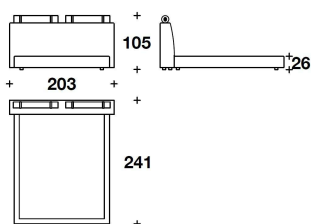

**OPTIONAL 1** Back headboard covered in fabric or leather

**OPTIONAL 2** Bed frame with storage NOT AVAILABLE

**ELN (LE1)**  
 LETTO PER MATERASSO / BED FOR MATTRESS  
 165x200 - 203x241x105H. - H.B.26cm  
 65x78 2/3 - 80x95x41 1/3H. - H.B.10 1/4"

**ELN (LE2)**  
 LETTO PER MATERASSO / BED FOR MATTRESS  
 185x200 - 223x241x105H. - H.B.26cm  
 73x78 2/3 - 87 2/3x95x41 1/3H. - H.B.10 1/4"

**ELN (LE7)**  
 LETTO PER MATERASSO / BED FOR MATTRESS  
 200x200 - 238x241x105H. - H.B.26cm  
 78 2/3x78 2/3 - 93 2/3x95x41 1/3H. - H.B.10 1/4"