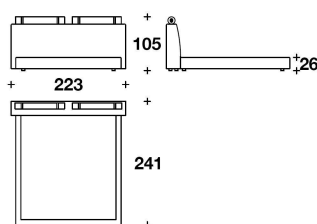

**OPTIONAL 1** Back headboard covered in fabric or leather

**OPTIONAL 2** Bed frame with storage NOT AVAILABLE

**ELN (LE1)**  
 LETTO PER MATERASSO / BED FOR MATTRESS  
 165x200 - 203x241x105H. - H.B.26cm  
 65x78 2/3 - 80x95x41 1/3H. - H.B.10 1/4"

**ELN (LE2)**  
 LETTO PER MATERASSO / BED FOR MATTRESS  
 185x200 - 223x241x105H. - H.B.26cm  
 73x78 2/3 - 87 2/3x95x41 1/3H. - H.B.10 1/4"

**ELN (LE7)**  
 LETTO PER MATERASSO / BED FOR MATTRESS  
 200x200 - 238x241x105H. - H.B.26cm  
 78 2/3x78 2/3 - 93 2/3x95x41 1/3H. - H.B.10 1/4"