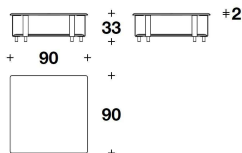

LOWER TOP Marble coordinated with the upper top

VTC (03) - VTC (03C)
 COFFEE TABLE
 90x90x33H.cm
 35 1/3x35 1/3x13H."

VTC (04) - VTC (04C)
 COFFEE TABLE
 120x90x33H.cm
 47 1/3x35 1/3x13H."

VTC (05) - VTC (05C)
 COFFEE TABLE
 120x120x33H.cm
 47 1/3x47 1/3x13H."

VERSACE HOME
outdoor coffee tables
LA GRECA OUTDOOR

VERSACE
HOME

VTC (06) - VTC (06C)
ROUND : COFFEE TABLE
Ø 60x33H.cm
Ø 23 2/3x13H."

VTC (07) - VTC (07C)
ROUND : COFFEE TABLE
Ø 90x33H.cm
Ø 35 1/3x13H."

VTC (08) - VTC (08C)
ROUND : COFFEE TABLE
Ø 120x33H.cm
Ø 47 1/3x13H."