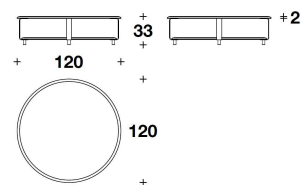

LOWER TOP Marble coordinated with the upper top

VTC (03) - VTC (03C)
 COFFEE TABLE
 90x90x33H.cm
 35 1/3x35 1/3x13H."

VTC (04) - VTC (04C)
 COFFEE TABLE
 120x90x33H.cm
 47 1/3x35 1/3x13H."

VTC (05) - VTC (05C)
 COFFEE TABLE
 120x120x33H.cm
 47 1/3x47 1/3x13H."

VERSACE HOME
outdoor coffee tables
LA GRECA OUTDOOR

VERSACE
HOME

VTC (06) - VTC (06C)
ROUND : COFFEE TABLE
Ø 60x33H.cm
Ø 23 2/3x13H."

VTC (07) - VTC (07C)
ROUND : COFFEE TABLE
Ø 90x33H.cm
Ø 35 1/3x13H."

VTC (08) - VTC (08C)
ROUND : COFFEE TABLE
Ø 120x33H.cm
Ø 47 1/3x13H."