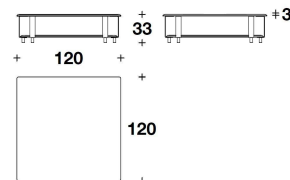

LOWER TOP Marble coordinated with the upper top

VTC (03) - VTC (03C)
 COFFEE TABLE
 90x90x33H.cm
 35 1/3x35 1/3x13H."

VTC (04) - VTC (04C)
 COFFEE TABLE
 120x90x33H.cm
 47 1/3x35 1/3x13H."

VTC (05) - VTC (05C)
 COFFEE TABLE
 120x120x33H.cm
 47 1/3x47 1/3x13H."

VERSACE HOME
outdoor coffee tables
LA GRECA OUTDOOR

VERSACE
HOME

VTC (06) - VTC (06C)
ROUND : COFFEE TABLE
Ø 60x33H.cm
Ø 23 2/3x13H."

VTC (07) - VTC (07C)
ROUND : COFFEE TABLE
Ø 90x33H.cm
Ø 35 1/3x13H."

VTC (08) - VTC (08C)
ROUND : COFFEE TABLE
Ø 120x33H.cm
Ø 47 1/3x13H."