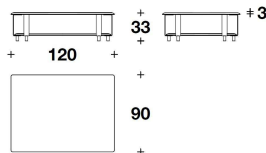

LOWER TOP Marble coordinated with the upper top

VTC (03) - VTC (03C)
 COFFEE TABLE
 90x90x33H.cm
 35 1/3x35 1/3x13H."

VTC (04) - VTC (04C)
 COFFEE TABLE
 120x90x33H.cm
 47 1/3x35 1/3x13H."

VTC (05) - VTC (05C)
 COFFEE TABLE
 120x120x33H.cm
 47 1/3x47 1/3x13H."

VERSACE HOME
outdoor coffee tables
LA GRECA OUTDOOR

VERSACE
HOME

VTC (06) - VTC (06C)
ROUND : COFFEE TABLE
Ø 60x33H.cm
Ø 23 2/3x13H."

VTC (07) - VTC (07C)
ROUND : COFFEE TABLE
Ø 90x33H.cm
Ø 35 1/3x13H."

VTC (08) - VTC (08C)
ROUND : COFFEE TABLE
Ø 120x33H.cm
Ø 47 1/3x13H."