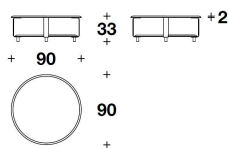

LOWER TOP Marble coordinated with the upper top

VTC (03) - VTC (03C)
 COFFEE TABLE
 90x90x33H.cm
 35 1/3x35 1/3x13H."

VTC (04) - VTC (04C)
 COFFEE TABLE
 120x90x33H.cm
 47 1/3x35 1/3x13H."

VTC (05) - VTC (05C)
 COFFEE TABLE
 120x120x33H.cm
 47 1/3x47 1/3x13H."

VERSACE HOME
outdoor coffee tables
LA GRECA OUTDOOR

VERSACE
HOME

VTC (06) - VTC (06C)
ROUND : COFFEE TABLE
Ø 60x33H.cm
Ø 23 2/3x13H."

VTC (07) - VTC (07C)
ROUND : COFFEE TABLE
Ø 90x33H.cm
Ø 35 1/3x13H."

VTC (08) - VTC (08C)
ROUND : COFFEE TABLE
Ø 120x33H.cm
Ø 47 1/3x13H."