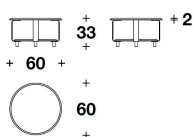

LOWER TOP Marble coordinated with the upper top

VTC (03) - VTC (03C)
 COFFEE TABLE
 90x90x33H.cm
 35 1/3x35 1/3x13H."

VTC (04) - VTC (04C)
 COFFEE TABLE
 120x90x33H.cm
 47 1/3x35 1/3x13H."

VTC (05) - VTC (05C)
 COFFEE TABLE
 120x120x33H.cm
 47 1/3x47 1/3x13H."

VERSACE HOME
outdoor coffee tables
LA GRECA OUTDOOR

VERSACE
HOME

VTC (06) - VTC (06C)
ROUND : COFFEE TABLE
Ø 60x33H.cm
Ø 23 2/3x13H."

VTC (07) - VTC (07C)
ROUND : COFFEE TABLE
Ø 90x33H.cm
Ø 35 1/3x13H."

VTC (08) - VTC (08C)
ROUND : COFFEE TABLE
Ø 120x33H.cm
Ø 47 1/3x13H."