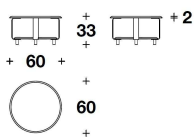

LOWER TOP Marble coordinated with the upper top

VTC (03) - VTC (03C)
 COFFEE TABLE
 90x90x33H.cm
 35 1/3x35 1/3x13H."

VTC (04) - VTC (04C)
 COFFEE TABLE
 120x90x33H.cm
 47 1/3x35 1/3x13H."

VTC (05) - VTC (05C)
 COFFEE TABLE
 120x120x33H.cm
 47 1/3x47 1/3x13H."

VERSACE HOME
outdoor coffee tables
LA GRECA OUTDOOR

VTC (06) - VTC (06C)
ROUND : COFFEE TABLE
Ø 60x33H.cm
Ø 23 2/3x13H."

VTC (07) - VTC (07C)
ROUND : COFFEE TABLE
Ø 90x33H.cm
Ø 35 1/3x13H."

VTC (08) - VTC (08C)
ROUND : COFFEE TABLE
Ø 120x33H.cm
Ø 47 1/3x13H."