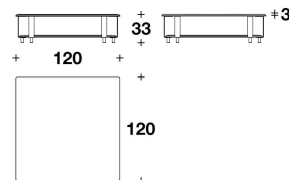

LOWER TOP Marble coordinated with the upper top

VTC (03) - VTC (03C)
 COFFEE TABLE
 90x90x33H.cm
 35 1/3x35 1/3x13H."

VTC (04) - VTC (04C)
 COFFEE TABLE
 120x90x33H.cm
 47 1/3x35 1/3x13H."

VTC (05) - VTC (05C)
 COFFEE TABLE
 120x120x33H.cm
 47 1/3x47 1/3x13H."

VERSACE HOME
outdoor coffee tables
LA GRECA OUTDOOR

VTC (06) - VTC (06C)
ROUND : COFFEE TABLE
Ø 60x33H.cm
Ø 23 2/3x13H."

VTC (07) - VTC (07C)
ROUND : COFFEE TABLE
Ø 90x33H.cm
Ø 35 1/3x13H."

VTC (08) - VTC (08C)
ROUND : COFFEE TABLE
Ø 120x33H.cm
Ø 47 1/3x13H."