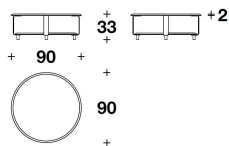

LOWER TOP Marble coordinated with the upper top

VTC (03) - VTC (03C)
 COFFEE TABLE
 90x90x33H.cm
 35 1/3x35 1/3x13H."

VTC (04) - VTC (04C)
 COFFEE TABLE
 120x90x33H.cm
 47 1/3x35 1/3x13H."

VTC (05) - VTC (05C)
 COFFEE TABLE
 120x120x33H.cm
 47 1/3x47 1/3x13H."

VERSACE HOME
outdoor coffee tables
LA GRECA OUTDOOR

VTC (06) - VTC (06C)
ROUND : COFFEE TABLE
Ø 60x33H.cm
Ø 23 2/3x13H."

VTC (07) - VTC (07C)
ROUND : COFFEE TABLE
Ø 90x33H.cm
Ø 35 1/3x13H."

VTC (08) - VTC (08C)
ROUND : COFFEE TABLE
Ø 120x33H.cm
Ø 47 1/3x13H."