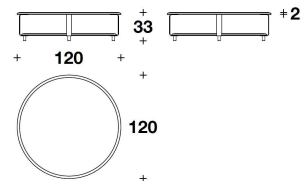

LOWER TOP Marble coordinated with the upper top

VTC (03) - VTC (03C)
 COFFEE TABLE
 90x90x33H.cm
 35 1/3x35 1/3x13H."

VTC (04) - VTC (04C)
 COFFEE TABLE
 120x90x33H.cm
 47 1/3x35 1/3x13H."

VTC (05) - VTC (05C)
 COFFEE TABLE
 120x120x33H.cm
 47 1/3x47 1/3x13H."

VERSACE HOME
outdoor coffee tables
LA GRECA OUTDOOR

VTC (06) - VTC (06C)
ROUND : COFFEE TABLE
Ø 60x33H.cm
Ø 23 2/3x13H."

VTC (07) - VTC (07C)
ROUND : COFFEE TABLE
Ø 90x33H.cm
Ø 35 1/3x13H."

VTC (08) - VTC (08C)
ROUND : COFFEE TABLE
Ø 120x33H.cm
Ø 47 1/3x13H."