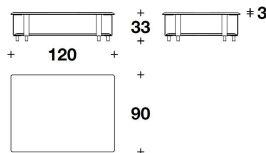

LOWER TOP Marble coordinated with the upper top

VTC (03) - VTC (03C)
 COFFEE TABLE
 90x90x33H.cm
 35 1/3x35 1/3x13H."

VTC (04) - VTC (04C)
 COFFEE TABLE
 120x90x33H.cm
 47 1/3x35 1/3x13H."

VTC (05) - VTC (05C)
 COFFEE TABLE
 120x120x33H.cm
 47 1/3x47 1/3x13H."

VERSACE HOME
outdoor coffee tables
LA GRECA OUTDOOR

VTC (06) - VTC (06C)
ROUND : COFFEE TABLE
Ø 60x33H.cm
Ø 23 2/3x13H."

VTC (07) - VTC (07C)
ROUND : COFFEE TABLE
Ø 90x33H.cm
Ø 35 1/3x13H."

VTC (08) - VTC (08C)
ROUND : COFFEE TABLE
Ø 120x33H.cm
Ø 47 1/3x13H."