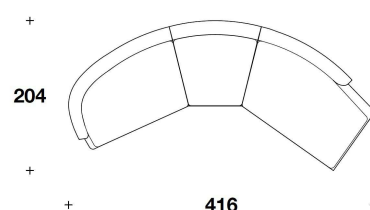

JCK (D4)  
 DIVANO 4 POSTI / 4 SEATER SOFA  
 266x122x65H. - H.S.42cm  
 104 2/3x48x25 2/3H. - H.S.16 2/4"

JCK (E1CN1)  
 ELEMENTO CENTRALE / CENTRAL  
 ELEMENT  
 130x111x65H. - H.S.42cm  
 51 1/3x43 2/3x25 2/3H. - H.S.16 2/4"

JCK (E1CN)  
 ELEMENTO CENTRALE CURVO /  
 CURVED CENTRAL ELEMENT  
 126x116x65H. - H.S.42cm  
 49 2/3x45 2/3x25 2/3H. - H.S.16 2/4"

JCK (EDX) - JCK (ESX)  
 ELEMENTO DX O SX / RIGHT OR LEFT  
 ELEMENT  
 193x122x65H. - H.S.42cm  
 76x48x25 2/3H. - H.S.16 2/4"

JCK (EBDX) - JCK (ESBX)  
 ELEMENTO CON BRACCIOLO DX O SX /  
 ELEMENT WITH RIGHT OR LEFT  
 ARMREST  
 160x137x65H. - H.S.42cm  
 63x54x25 2/3H. - H.S.16 2/4"

JCK (CLD) - JCK (CLS)  
 CHAISE LONGUE DX O SX / RIGHT OR  
 LEFT CHAISE LONGUE  
 111x168x65H. - H.S.42cm  
 43 2/3x66x25 2/3H. - H.S.16 2/4"

**Note**

EXAMPLES OF SECTIONAL SOFA

JCK (ESBX) + JCK (CLD)

JCK (CLS) + JCK (E1CN) + JCK (EDX)

JCK (ESBX) + JCK (E1CN) + JCK (EDX)