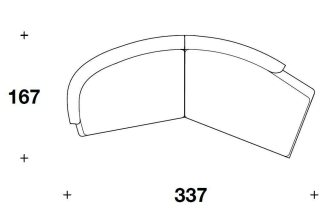

Note

EXAMPLES OF SECTIONAL SOFA

JCK (ESBX) + JCK (CLD)