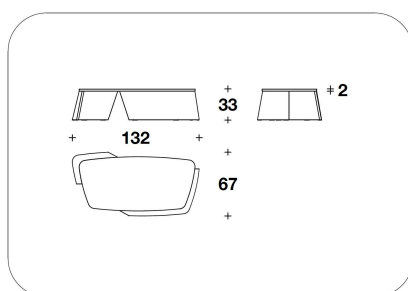

**STRUCTURE** Curved wood with leather cover (printed leather not included)

CTB (20P) - CTB (20E)  
 COFFEE TABLE  
 132x67x33H.cm  
 52x26 1/3x13H."

CTB (21P) - CTB (21E)  
 COFFEE TABLE  
 63x46x53H.cm  
 24 2/3x18x21H."