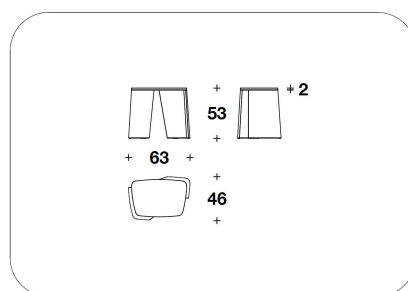

**DESCRIZIONE TECNICA / TECHNICAL DESCRIPTION**

**TOP** Legno impiallacciato in Ebony Macassar, radica Burr Walnut, radica Chestnut finitura lucida spazzolata oppure rivestito in pelle (escluso pelli stampate)

**STRUCTURE** Curved wood with leather cover (printed leather not included)

CTB (20P) - CTB (20E)  
 COFFEE TABLE  
 132x67x33H.cm  
 52x26 1/3x13H."

CTB (21P) - CTB (21E)  
 COFFEE TABLE  
 63x46x53H.cm  
 24 2/3x18x21H."