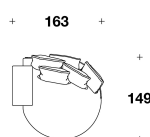

LUXURY LIVING LUXENCE

sofas & armchairs

JET SET

RHS (BR)
BRACCIOLO DX O SX / RIGHT OR LEFT
ARMREST
37x72x43H. cm
14 2/4x28 1/3x17H. "

Note

EXAMPLES OF SECTIONAL SOFAS

RHS (POUTS1) + RHS (ED)

RHS (BR) + RHS (EC) + RHS (EC) + RHS (BR)