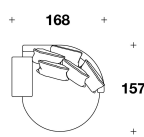

Note

EXAMPLES OF SECTIONAL SOFAS