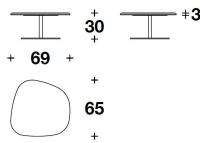

**N.B.** Each stone, being a natural product, is a one-of-a-kind piece and can therefore exhibit colour and structural differences

**VERSACE HOME**  
coffee tables  
**ICONIC**

**VERSACE**  
HOME

TCV (33)  
SIDE TABLE  
49x46x53H.cm  
19 1/4x18x21H."

TCV (34)  
COFFEE TABLE  
69x65x30H.cm  
27x25 2/3x11 3/4H."

TCV (35)  
COFFEE TABLE  
98x77x25H.cm  
38 2/3x30 1/3x9 3/4H."

**Note**