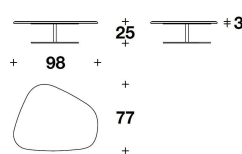

**N.B.** Each stone, being a natural product, is a one-of-a-kind piece and can therefore exhibit colour and structural differences

**VERSACE HOME**  
coffee tables  
**ICONIC**

**VERSACE**  
HOME

TCV (33)  
SIDE TABLE  
49x46x53H.cm  
19 1/4x18x21H."

TCV (34)  
COFFEE TABLE  
69x65x30H.cm  
27x25 2/3x11 3/4H."

TCV (35)  
COFFEE TABLE  
98x77x25H.cm  
38 2/3x30 1/3x9 3/4H."

**Note**