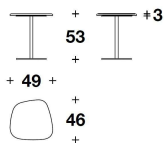

**N.B.** Each stone, being a natural product, is a one-of-a-kind piece and can therefore exhibit colour and structural differences

**VERSACE HOME**  
coffee tables  
**ICONIC**

**VERSACE**  
HOME

TCV (33)  
SIDE TABLE  
49x46x53H.cm  
19 1/4x18x21H."

TCV (34)  
COFFEE TABLE  
69x65x30H.cm  
27x25 2/3x11 3/4H."

TCV (35)  
COFFEE TABLE  
98x77x25H.cm  
38 2/3x30 1/3x9 3/4H."

**Note**