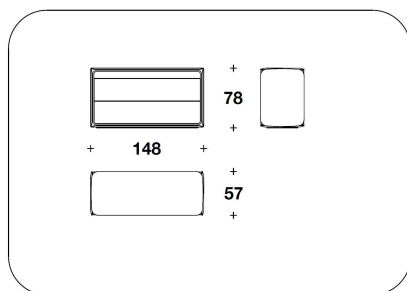

BMB (22EE) - BMB (22EP) - BMB (22PP)
- BMB (22EE/SCZ) - BMB (22EP/SCZ)
"SETTIMINO" : CASSETTIERA / CHEST
OF DRAWERS
67x57x128H.cm
26 1/3x22 1/3x50 1/3H."

BMB (22EM) - BMB (22PM) - BMB
(22EM/SCZ)
MARBLE "SETTIMINO" : CASSETTIERA /
CHEST OF DRAWERS
67x57x128H.cm
26 1/3x22 1/3x50 1/3H."

BMB (21EE) - BMB (21PP) - BMB (21EP)
- BMB (21EE/SCZ) - BMB (21EP/SCZ)
CASSETTIERA / CHEST OF DRAWERS
148x57x78H.cm
58 1/3x22 1/3x30 2/3H."

BENTLEY HOME
living / chest of drawers
HAVERGATE

BENTLEY

HOME

BMB (21EM) - BMB (21PM) - BMB
(21EM/SCZ)
MARBLE : CASSETTIERA / CHEST OF
DRAWERS
148x57x78H.cm
58 1/3x22 1/3x30 2/3H."