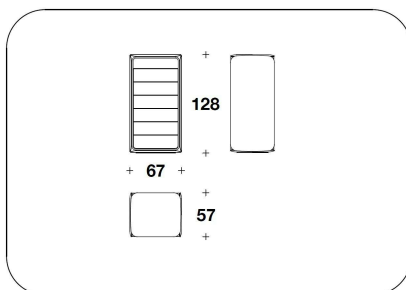

BMB (22EE) - BMB (22EP) - BMB (22PP)
- BMB (22EE/SCZ) - BMB (22EP/SCZ)
"SETTIMINO" : CASSETTIERA / CHEST
OF DRAWERS
67x57x128H.cm
26 1/3x22 1/3x50 1/3H."

BMB (22EM) - BMB (22PM) - BMB
(22EM/SCZ)
MARBLE "SETTIMINO" : CASSETTIERA /
CHEST OF DRAWERS
67x57x128H.cm
26 1/3x22 1/3x50 1/3H."