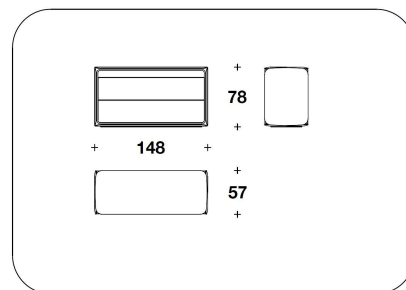

BMB (22EE) - BMB (22EP) - BMB (22PP)
- BMB (22EE/SCZ) - BMB (22EP/SCZ)
"SETTIMINO" : CASSETTIERA / CHEST
OF DRAWERS
67x57x128H.cm
26 1/3x22 1/3x50 1/3H."

BMB (22EM) - BMB (22PM) - BMB
(22EM/SCZ)
MARBLE "SETTIMINO" : CASSETTIERA /
CHEST OF DRAWERS
67x57x128H.cm
26 1/3x22 1/3x50 1/3H."