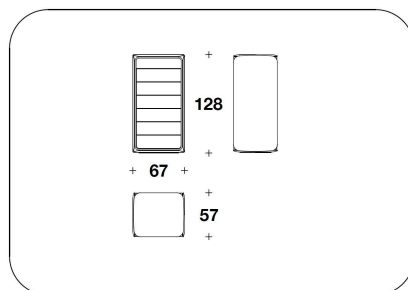

BMB (22EE) - BMB (22EP) - BMB (22PP)
- BMB (22EE/SCZ) - BMB (22EP/SCZ)
"SETTIMINO" : CASSETTIERA / CHEST
OF DRAWERS
67x57x128H.cm
26 1/3x22 1/3x50 1/3H."

BMB (22EM) - BMB (22PM) - BMB
(22EM/SCZ)
MARBLE "SETTIMINO" : CASSETTIERA /
CHEST OF DRAWERS
67x57x128H.cm
26 1/3x22 1/3x50 1/3H."