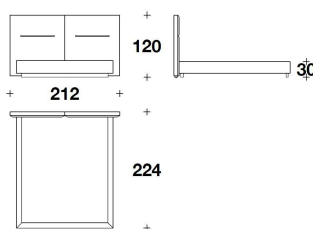

STRUCTURE BASE Detachable base in wooden panels covered with Polyurethane, assembled with metal elements. Metal LL Sigillo, finishing coordinated with the headboard details

BED BASE Beech wooden slats

COVER Headboard with not removable cover, base with removable cover
Front headboard in fabric with back in fabric, front headboard in leather with back in lining

FEET Solid wood dark stained

OPTIONAL Back headboard covered in leather (only for the version with front in leather)

LUXENCE LUXURY LIVING
night / beds
HARRY

OPQ (SPO)
 NR.2 : SPONDE LATERALI TESTIERA /
 HEADBOARD LATERAL SIDES
 71x10x120H.cm
 28x4x47 1/3H."

OPQ (LE1)
 LETTO PER MATERASSO / BED FOR
 MATTRESS
 165x200 - 212x224x120H. - H.B.30cm
 65x78 2/3 - 83 1/3x88 1/3x47 1/3H. -
 H.B.11 3/4"

OPQ (LE2)
 LETTO PER MATERASSO / BED FOR
 MATTRESS
 185x200 - 232x224x120H. - H.B.30cm
 73x78 2/3 - 91 1/3x88 1/3x47 1/3H. -
 H.B.11 3/4"

OPQ (KUSA)
 KING USA : LETTO PER MATERASSO /
 BED FOR MATTRESS
 195x205 - 242x229x120H. - H.B.30cm
 76 2/3x80 2/3 - 95 1/3x90x47 1/3H. -
 H.B.11 3/4"

Note