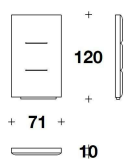

FEET Solid wood dark stained

OPTIONAL Back headboard covered in leather (only for the version with front in leather)

LUXENCE LUXURY LIVING
night / beds
HARRY

OPQ (SPO)
 NR.2 : SPONDE LATERALI TESTIERA /
 HEADBOARD LATERAL SIDES
 71x10x120H.cm
 28x4x47 1/3H."

OPQ (LE1)
 LETTO PER MATERASSO / BED FOR
 MATTRESS
 165x200 - 212x224x120H. - H.B.30cm
 65x78 2/3 - 83 1/3x88 1/3x47 1/3H. -
 H.B.11 3/4"

OPQ (LE2)
 LETTO PER MATERASSO / BED FOR
 MATTRESS
 185x200 - 232x224x120H. - H.B.30cm
 73x78 2/3 - 91 1/3x88 1/3x47 1/3H. -
 H.B.11 3/4"

OPQ (LE7)
 LETTO PER MATERASSO / BED FOR
 MATTRESS
 200x200 - 247x224x120H. - H.B.30cm
 78 2/3x78 2/3 - 97 1/3x88 1/3x47 1/3H. -
 H.B.11 3/4"

OPQ (QUSA)
 QUEEN USA : LETTO PER MATERASSO
 / BED FOR MATTRESS
 152x205 - 199x229x120H. - H.B.30cm
 60x80 2/3 - 78 1/3x90x47 1/3H. - H.B.11
 3/4"

OPQ (KUSA)
 KING USA : LETTO PER MATERASSO /
 BED FOR MATTRESS
 195x205 - 242x229x120H. - H.B.30cm
 76 2/3x80 2/3 - 95 1/3x90x47 1/3H. -
 H.B.11 3/4"

Note