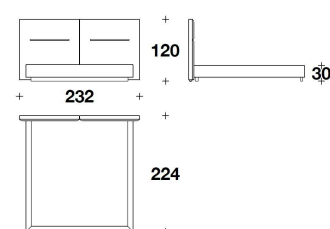

FEET Solid wood dark stained

OPTIONAL Back headboard covered in leather (only for the version with front in leather)

LUXENCE LUXURY LIVING
night / beds
HARRY

OPQ (SPO)
 NR.2 : SPONDE LATERALI TESTIERA /
 HEADBOARD LATERAL SIDES
 71x10x120H.cm
 28x4x47 1/3H."

OPQ (LE1)
 LETTO PER MATERASSO / BED FOR
 MATTRESS
 165x200 - 212x224x120H. - H.B.30cm
 65x78 2/3 - 83 1/3x88 1/3x47 1/3H. -
 H.B.11 3/4"

OPQ (LE2)
 LETTO PER MATERASSO / BED FOR
 MATTRESS
 185x200 - 232x224x120H. - H.B.30cm
 73x78 2/3 - 91 1/3x88 1/3x47 1/3H. -
 H.B.11 3/4"

OPQ (LE7)
 LETTO PER MATERASSO / BED FOR
 MATTRESS
 200x200 - 247x224x120H. - H.B.30cm
 78 2/3x78 2/3 - 97 1/3x88 1/3x47 1/3H. -
 H.B.11 3/4"

OPQ (QUSA)
 QUEEN USA : LETTO PER MATERASSO
 / BED FOR MATTRESS
 152x205 - 199x229x120H. - H.B.30cm
 60x80 2/3 - 78 1/3x90x47 1/3H. - H.B.11
 3/4"

OPQ (KUSA)
 KING USA : LETTO PER MATERASSO /
 BED FOR MATTRESS
 195x205 - 242x229x120H. - H.B.30cm
 76 2/3x80 2/3 - 95 1/3x90x47 1/3H. -
 H.B.11 3/4"

Note