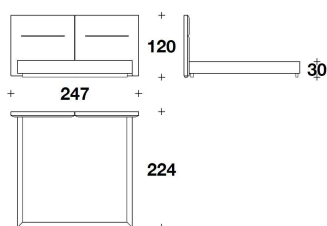

FEET Solid wood dark stained

OPTIONAL Back headboard covered in leather (only for the version with front in leather)

LUXENCE LUXURY LIVING
night / beds
HARRY

OPQ (SPO)
 NR.2 : SPONDE LATERALI TESTIERA /
 HEADBOARD LATERAL SIDES
 71x10x120H.cm
 28x4x47 1/3H."

OPQ (LE1)
 LETTO PER MATERASSO / BED FOR
 MATTRESS
 165x200 - 212x224x120H. - H.B.30cm
 65x78 2/3 - 83 1/3x88 1/3x47 1/3H. -
 H.B.11 3/4"

OPQ (LE2)
 LETTO PER MATERASSO / BED FOR
 MATTRESS
 185x200 - 232x224x120H. - H.B.30cm
 73x78 2/3 - 91 1/3x88 1/3x47 1/3H. -
 H.B.11 3/4"

OPQ (LE7)
 LETTO PER MATERASSO / BED FOR
 MATTRESS
 200x200 - 247x224x120H. - H.B.30cm
 78 2/3x78 2/3 - 97 1/3x88 1/3x47 1/3H. -
 H.B.11 3/4"

OPQ (QUSA)
 QUEEN USA : LETTO PER MATERASSO
 / BED FOR MATTRESS
 152x205 - 199x229x120H. - H.B.30cm
 60x80 2/3 - 78 1/3x90x47 1/3H. - H.B.11
 3/4"

OPQ (KUSA)
 KING USA : LETTO PER MATERASSO /
 BED FOR MATTRESS
 195x205 - 242x229x120H. - H.B.30cm
 76 2/3x80 2/3 - 95 1/3x90x47 1/3H. -
 H.B.11 3/4"

Note