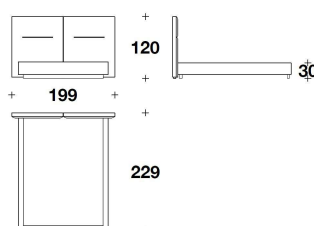

FEET Solid wood dark stained

OPTIONAL Back headboard covered in leather (only for the version with front in leather)

LUXENCE LUXURY LIVING
night / beds
HARRY

OPQ (SPO)
 NR.2 : SPONDE LATERALI TESTIERA /
 HEADBOARD LATERAL SIDES
 71x10x120H.cm
 28x4x47 1/3H."

OPQ (LE1)
 LETTO PER MATERASSO / BED FOR
 MATTRESS
 165x200 - 212x224x120H. - H.B.30cm
 65x78 2/3 - 83 1/3x88 1/3x47 1/3H. -
 H.B.11 3/4"

OPQ (LE2)
 LETTO PER MATERASSO / BED FOR
 MATTRESS
 185x200 - 232x224x120H. - H.B.30cm
 73x78 2/3 - 91 1/3x88 1/3x47 1/3H. -
 H.B.11 3/4"

OPQ (LE7)
 LETTO PER MATERASSO / BED FOR
 MATTRESS
 200x200 - 247x224x120H. - H.B.30cm
 78 2/3x78 2/3 - 97 1/3x88 1/3x47 1/3H. -
 H.B.11 3/4"

OPQ (QUSA)
 QUEEN USA : LETTO PER MATERASSO
 / BED FOR MATTRESS
 152x205 - 199x229x120H. - H.B.30cm
 60x80 2/3 - 78 1/3x90x47 1/3H. - H.B.11
 3/4"

OPQ (KUSA)
 KING USA : LETTO PER MATERASSO /
 BED FOR MATTRESS
 195x205 - 242x229x120H. - H.B.30cm
 76 2/3x80 2/3 - 95 1/3x90x47 1/3H. -
 H.B.11 3/4"

Note