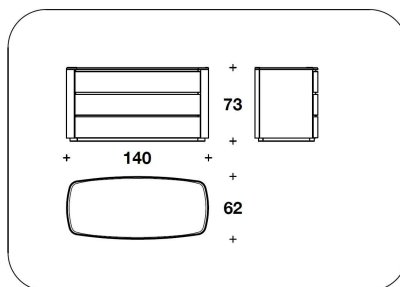

BENTLEY

BMB (05) - BMB (05P)
CASSETTIERA / CHEST OF DRAWERS
120x62x73H. cm
47 1/3x24 1/3x28 2/3H. "

BMB (11) - BMB (11P)
CASSETTIERA / CHEST OF DRAWERS
140x62x73H.cm
55x24 1/3x28 2/3H."

BMB (04) - BMB (04P)
SETTIMINO / CHEST OF DRAWERS
65x60x126H.cm
25 2/3x23 2/3x49 2/3H."