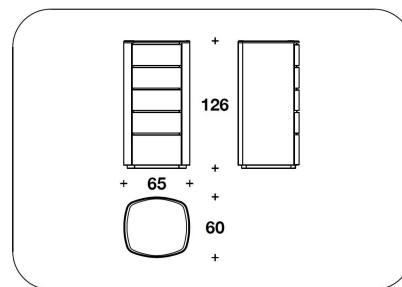

BENTLEY

BMB (05) - BMB (05P)
CASSETTIERA / CHEST OF DRAWERS
120x62x73H. cm
47 1/3x24 1/3x28 2/3H. "

BMB (11) - BMB (11P)
CASSETTIERA / CHEST OF DRAWERS
140x62x73H.cm
55x24 1/3x28 2/3H."

BMB (04) - BMB (04P)
SETTIMINO / CHEST OF DRAWERS
65x60x126H.cm
25 2/3x23 2/3x49 2/3H."