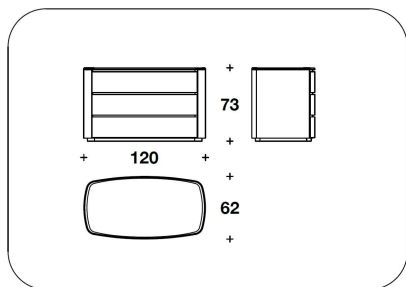

BENTLEY

BMB (05) - BMB (05P)
CASSETTIERA / CHEST OF DRAWERS
120x62x73H. cm
47 1/3x24 1/3x28 2/3H. "

BMB (11) - BMB (11P)
CASSETTIERA / CHEST OF DRAWERS
140x62x73H.cm
55x24 1/3x28 2/3H."

BMB (04) - BMB (04P)
SETTIMINO / CHEST OF DRAWERS
65x60x126H.cm
25 2/3x23 2/3x49 2/3H."