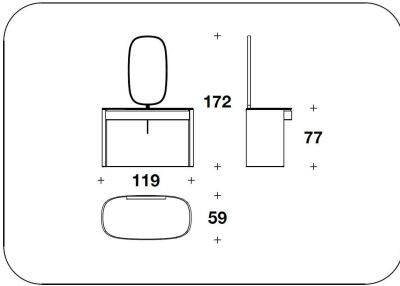

OPTIONAL Frame cover and frontal drawer with diamond quilted

BENTLEY HOME
living / consoles
HAROLD DRESSING TABLE

BENTLEY

COB (05) - COB (05P)
TOLETTA CON SPECCHIO / DRESSING
TABLE WITH MIRROR
119x59x172H.cm
47x23 1/3x67 2/3H."