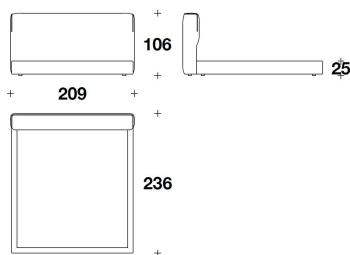

BED BASE Beech wooden slats

COVER Fabric or leather loose cover. Leather piping on request. Headboard back with lining or with fabric or leather cover

FEET Wood wengé stained

ACCESSORY Telecontrol accessory for lateral side 9 cm (see LL Sleeping Interiors price list)

OPTIONAL 1 Headboard with oval logo application (see special manufactures pag.1)

OPTIONAL 2 Bed frame with storage NOT AVAILABLE

GON (LE1)
 LETTO PER MATERASSO / BED FOR
 MATTRESS
 165x200 - 189x236x106H. - H.B.25cm
 65x78 2/3 - 74 1/3x93x41 2/3H. - H.B.9
 3/4"

GON (QUSA)
 LETTO PER MATERASSO / BED FOR
 MATTRESS
 152x205 - 176x241x106H. - H.B.25cm
 60x80 2/3 - 69 1/3x95x41 2/3H. - H.B.9
 3/4"

GON (KUSA)
 LETTO PER MATERASSO / BED FOR
 MATTRESS
 195x205 - 219x241x106H. - H.B.25cm
 76 2/3x80 2/3 - 86 1/3x95x41 2/3H. -
 H.B.9 3/4"

GON (CUSA)
 LETTO PER MATERASSO / BED FOR
 MATTRESS
 183x215 - 209x251x106H. - H.B.25cm
 72x84 2/3 - 82 1/3x98 2/3x41 2/3H. -
 H.B.9 3/4"

Note