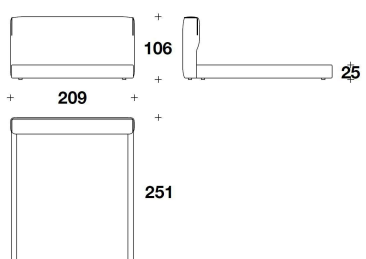

OPTIONAL 1 Headboard with oval logo application (see special manufactures pag.1)

OPTIONAL 2 Bed frame with storage NOT AVAILABLE

GON (LE1)
 LETTO PER MATERASSO / BED FOR
 MATTRESS
 165x200 - 189x236x106H. - H.B.25cm
 65x78 2/3 - 74 1/3x93x41 2/3H. - H.B.9
 3/4"

GON (LE2)
 LETTO PER MATERASSO / BED FOR
 MATTRESS
 185x200 - 209x236x106H. - H.B.25cm
 73x78 2/3 - 82 1/3x93x41 2/3H. - H.B.9
 3/4"

GON (LE7)
 LETTO PER MATERASSO / BED FOR
 MATTRESS
 200x200 - 224x236x106H. - H.B.25cm
 78 2/3x78 2/3 - 88 1/3x93x41 2/3H. -
 H.B.9 3/4"

GON (QUSA)
 LETTO PER MATERASSO / BED FOR
 MATTRESS
 152x205 - 176x241x106H. - H.B.25cm
 60x80 2/3 - 69 1/3x95x41 2/3H. - H.B.9
 3/4"

GON (KUSA)
 LETTO PER MATERASSO / BED FOR
 MATTRESS
 195x205 - 219x241x106H. - H.B.25cm
 76 2/3x80 2/3 - 86 1/3x95x41 2/3H. -
 H.B.9 3/4"

GON (CUSA)
 LETTO PER MATERASSO / BED FOR
 MATTRESS
 183x215 - 209x251x106H. - H.B.25cm
 72x84 2/3 - 82 1/3x98 2/3x41 2/3H. -
 H.B.9 3/4"

Note