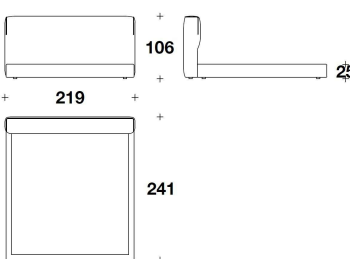

OPTIONAL 1 Headboard with oval logo application (see special manufactures pag.1)

OPTIONAL 2 Bed frame with storage NOT AVAILABLE

GON (LE1)
 LETTO PER MATERASSO / BED FOR
 MATTRESS
 165x200 - 189x236x106H. - H.B.25cm
 65x78 2/3 - 74 1/3x93x41 2/3H. - H.B.9
 3/4"

GON (LE2)
 LETTO PER MATERASSO / BED FOR
 MATTRESS
 185x200 - 209x236x106H. - H.B.25cm
 73x78 2/3 - 82 1/3x93x41 2/3H. - H.B.9
 3/4"

GON (LE7)
 LETTO PER MATERASSO / BED FOR
 MATTRESS
 200x200 - 224x236x106H. - H.B.25cm
 78 2/3x78 2/3 - 88 1/3x93x41 2/3H. -
 H.B.9 3/4"

GON (QUSA)
 LETTO PER MATERASSO / BED FOR
 MATTRESS
 152x205 - 176x241x106H. - H.B.25cm
 60x80 2/3 - 69 1/3x95x41 2/3H. - H.B.9
 3/4"

GON (KUSA)
 LETTO PER MATERASSO / BED FOR
 MATTRESS
 195x205 - 219x241x106H. - H.B.25cm
 76 2/3x80 2/3 - 86 1/3x95x41 2/3H. -
 H.B.9 3/4"

GON (CUSA)
 LETTO PER MATERASSO / BED FOR
 MATTRESS
 183x215 - 209x251x106H. - H.B.25cm
 72x84 2/3 - 82 1/3x98 2/3x41 2/3H. -
 H.B.9 3/4"

Note