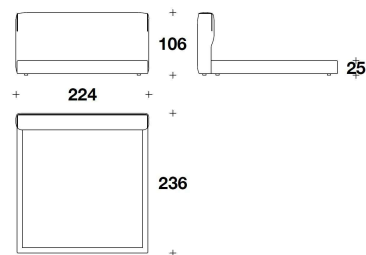

OPTIONAL 1 Headboard with oval logo application (see special manufactures pag.1)

OPTIONAL 2 Bed frame with storage NOT AVAILABLE

GON (LE1)
 LETTO PER MATERASSO / BED FOR
 MATTRESS
 165x200 - 189x236x106H. - H.B.25cm
 65x78 2/3 - 74 1/3x93x41 2/3H. - H.B.9
 3/4"

GON (LE2)
 LETTO PER MATERASSO / BED FOR
 MATTRESS
 185x200 - 209x236x106H. - H.B.25cm
 73x78 2/3 - 82 1/3x93x41 2/3H. - H.B.9
 3/4"

GON (LE7)
 LETTO PER MATERASSO / BED FOR
 MATTRESS
 200x200 - 224x236x106H. - H.B.25cm
 78 2/3x78 2/3 - 88 1/3x93x41 2/3H. -
 H.B.9 3/4"

GON (QUSA)
 LETTO PER MATERASSO / BED FOR
 MATTRESS
 152x205 - 176x241x106H. - H.B.25cm
 60x80 2/3 - 69 1/3x95x41 2/3H. - H.B.9
 3/4"

GON (KUSA)
 LETTO PER MATERASSO / BED FOR
 MATTRESS
 195x205 - 219x241x106H. - H.B.25cm
 76 2/3x80 2/3 - 86 1/3x95x41 2/3H. -
 H.B.9 3/4"

GON (CUSA)
 LETTO PER MATERASSO / BED FOR
 MATTRESS
 183x215 - 209x251x106H. - H.B.25cm
 72x84 2/3 - 82 1/3x98 2/3x41 2/3H. -
 H.B.9 3/4"

Note