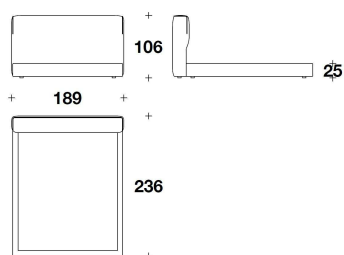

BED BASE Beech wooden slats

COVER Fabric or leather loose cover. Leather piping on request. Headboard back with lining or with fabric or leather cover

FEET Wood wengé stained

ACCESSORY Telecontrol accessory for lateral side 9 cm (see LL Sleeping Interiors price list)

OPTIONAL 1 Headboard with oval logo application (see special manufactures pag.1)

OPTIONAL 2 Bed frame with storage NOT AVAILABLE

GON (LE1)
 LETTO PER MATERASSO / BED FOR
 MATTRESS
 165x200 - 189x236x106H. - H.B.25cm
 65x78 2/3 - 74 1/3x93x41 2/3H. - H.B.9
 3/4"

GON (QUSA)
 LETTO PER MATERASSO / BED FOR
 MATTRESS
 152x205 - 176x241x106H. - H.B.25cm
 60x80 2/3 - 69 1/3x95x41 2/3H. - H.B.9
 3/4"

GON (KUSA)
 LETTO PER MATERASSO / BED FOR
 MATTRESS
 195x205 - 219x241x106H. - H.B.25cm
 76 2/3x80 2/3 - 86 1/3x95x41 2/3H. -
 H.B.9 3/4"

GON (CUSA)
 LETTO PER MATERASSO / BED FOR
 MATTRESS
 183x215 - 209x251x106H. - H.B.25cm
 72x84 2/3 - 82 1/3x98 2/3x41 2/3H. -
 H.B.9 3/4"

Note