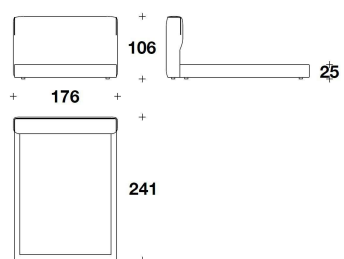

OPTIONAL 1 Headboard with oval logo application (see special manufactures pag.1)

OPTIONAL 2 Bed frame with storage NOT AVAILABLE

GON (LE1)
 LETTO PER MATERASSO / BED FOR
 MATTRESS
 165x200 - 189x236x106H. - H.B.25cm
 65x78 2/3 - 74 1/3x93x41 2/3H. - H.B.9
 3/4"

GON (LE2)
 LETTO PER MATERASSO / BED FOR
 MATTRESS
 185x200 - 209x236x106H. - H.B.25cm
 73x78 2/3 - 82 1/3x93x41 2/3H. - H.B.9
 3/4"

GON (LE7)
 LETTO PER MATERASSO / BED FOR
 MATTRESS
 200x200 - 224x236x106H. - H.B.25cm
 78 2/3x78 2/3 - 88 1/3x93x41 2/3H. -
 H.B.9 3/4"

GON (QUSA)
 LETTO PER MATERASSO / BED FOR
 MATTRESS
 152x205 - 176x241x106H. - H.B.25cm
 60x80 2/3 - 69 1/3x95x41 2/3H. - H.B.9
 3/4"

GON (KUSA)
 LETTO PER MATERASSO / BED FOR
 MATTRESS
 195x205 - 219x241x106H. - H.B.25cm
 76 2/3x80 2/3 - 86 1/3x95x41 2/3H. -
 H.B.9 3/4"

GON (CUSA)
 LETTO PER MATERASSO / BED FOR
 MATTRESS
 183x215 - 209x251x106H. - H.B.25cm
 72x84 2/3 - 82 1/3x98 2/3x41 2/3H. -
 H.B.9 3/4"

Note