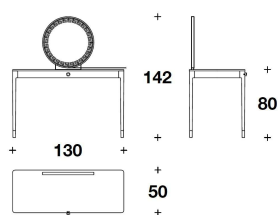

Reclining mirror system (5°), in matt black varnished steel

VERSACE HOME
_New consoles
GRECA VANITY

VERSACE
HOME

VTB (05)
LADY DESK
130x50x142H.cm
51 1/3x19 3/4x56H."

Note