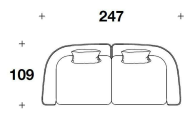

VERSACE HOME
sofas & armchairs
GODDESS

VERSACE
HOME