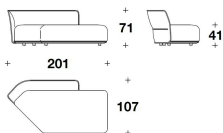

NAT (CLANGD) - NAT (CLANGS)
DIAGONAL : ELEMENTO DX O SX /
RIGHT OR LEFT ELEMENT
201x107x71H. - H.S.41cm
79x42x28H. - H.S.16 1/4"

NAT (POUP)
POUF / OTTOMAN
87x87x41H.cm
34 1/3x34 1/3x16 1/4H."

NAT (POUG)
BIG : POUF / OTTOMAN
160x87x41H.cm
63x34 1/3x16 1/4H."

Note

EXAMPLES OF SECTIONAL SOFA WITH OPTIONAL CUSHIONS