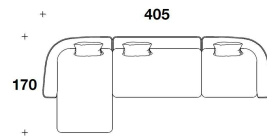

VERSACE HOME
sofas & armchairs
GODDESS

VERSACE
HOME