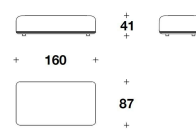

NAT (CLANGD) - NAT (CLANGS)
DIAGONAL : ELEMENTO DX O SX /
RIGHT OR LEFT ELEMENT
201x107x71H. - H.S.41cm
79x42x28H. - H.S.16 1/4"

NAT (POUP)
POUF / OTTOMAN
87x87x41H.cm
34 1/3x34 1/3x16 1/4H."

NAT (POUG)
BIG : POUF / OTTOMAN
160x87x41H.cm
63x34 1/3x16 1/4H."

Note

EXAMPLES OF SECTIONAL SOFA WITH OPTIONAL CUSHIONS