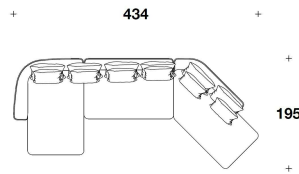

NAT (CLS) + NAT (ECS)