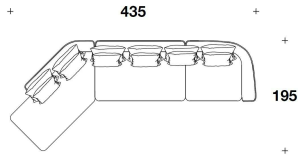

NAT (ESG) + NAT (EDG)