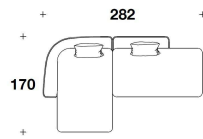

VERSACE HOME
sofas & armchairs
GODDESS

VERSACE
HOME