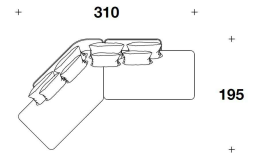

VERSACE HOME
sofas & armchairs
GODDESS

VERSACE
HOME