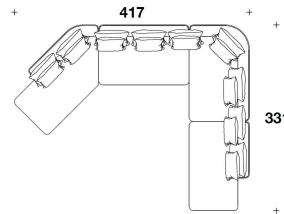

NAT (CLS) + NAT (EC) + NAT (EDG)

NAT (CLANGS) + NAT (EC) + NAT (EDG)

NAT (CLS) + NAT (EC) + NAT (CLANGD)

NAT (CLANGS) + NAT (EC) + NAT (ANGS) + NAT (ECS)