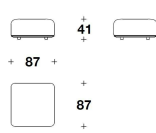

NAT (CLANGD) - NAT (CLANGS)
DIAGONAL : ELEMENTO DX O SX /
RIGHT OR LEFT ELEMENT
201x107x71H. - H.S.41cm
79x42x28H. - H.S.16 1/4"

NAT (POUP)
POUF / OTTOMAN
87x87x41H.cm
34 1/3x34 1/3x16 1/4H."

NAT (POUG)
BIG : POUF / OTTOMAN
160x87x41H.cm
63x34 1/3x16 1/4H."

Note

EXAMPLES OF SECTIONAL SOFA WITH OPTIONAL CUSHIONS