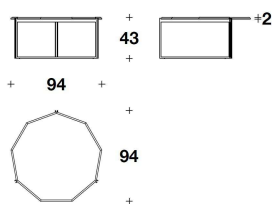

LL special logo with polished brass finishing effect

LUXENCE LUXURY LIVING
coffee-side tables
GEMMY

LYC (41)
 SMALL : SIDE TABLE
 53x59x53H. cm
 21x23 1/3x21H. "

LYC (42)
 MEDIUM : COFFEE TABLE
 94x94x43H. cm
 37x37x17H. "

LYC (43)
 BIG : COFFEE TABLE
 120x121x33H. cm
 47 1/3x47 2/3x13H. "

Note