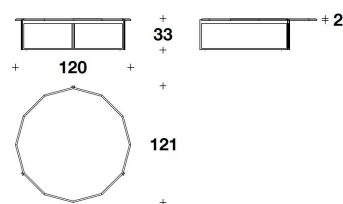

LL special logo with polished brass finishing effect

LUXENCE LUXURY LIVING
coffee-side tables
GEMMY

LYC (41)
 SMALL : SIDE TABLE
 53x59x53H. cm
 21x23 1/3x21H. "

LYC (42)
 MEDIUM : COFFEE TABLE
 94x94x43H. cm
 37x37x17H. "

LYC (43)
 BIG : COFFEE TABLE
 120x121x33H. cm
 47 1/3x47 2/3x13H. "

Note