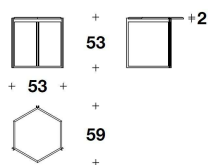

FRAME Steel with bronzed brushed brass finishing or gun-metal grey finishing
Alternative version in steel varnished Moonlight colour

TOP Bronze or smoke grey layered glass

Alternative version in layered extraclear glass, back lacquered Night Sun or Black Orchid colour

LL special logo with polished brass finishing effect

LUXENCE LUXURY LIVING
coffee-side tables
GEMMY

LYC (41)
 SMALL : SIDE TABLE
 53x59x53H. cm
 21x23 1/3x21H. "

LYC (42)
 MEDIUM : COFFEE TABLE
 94x94x43H. cm
 37x37x17H. "

LYC (43)
 BIG : COFFEE TABLE
 120x121x33H. cm
 47 1/3x47 2/3x13H. "

Note