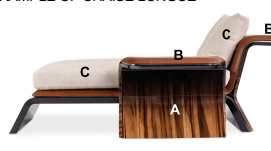

BENTLEY HOME

sofa & armchairs

GALLOWAY

BENTLEY

HOME

DESCRIZIONE TECNICA / TECHNICAL DESCRIPTION

STRUTTURA ESTERNA Esterno schienale e braccioli in legno curvato laccato nero lucido, impiacciato Warm Grey Fiddleback Sycamore, Smoked Liquidambar oppure radica Burr Walnut, finitura lucida spazzolata. Braccioli e schienali versione alta o bassa, a scelta. Chaise longue con bracciolo basso e schienale versione alta o bassa, a scelta

BACK CUSHIONS Feather

SEAT CUSHIONS Polyurethane, Fiberfill and leather

COVER Internal frame with not removable leather cover. Seat and back cushions with removable fabric or leather cover

BASE Curved wood with glossy black lacquering and curved wood insert with gun-metal grey finishing

OPTIONAL Logo embroidery on back cushions

EXAMPLE OF SOFA

Smoked Liquidambar

EXAMPLE OF CHAISE LONGUE

Black lacquered

EXAMPLE OF CHAISE LONGUE

Smoked Liquidambar
with special lacquering Degradé Lacquer

A=External frame / Struttura esterna
Wood, lacquered or with special customization
Right or left armrest: high or low
Right or left back: high or low

B=Internal frame / Struttura interna
Leather cover

**C=Seat cushions + Back cushions /
Cuscini seduta + Cuscini schienale**
Fabric or leather cover

GWY (AAD3) - GWY (BAD3) - GWY (BBD3) - GWY (ABD3) - GWY (AAD3/SCZ) - GWY (BAD3/SCZ) - GWY (BBD3/SCZ) - GWY (ABD3/SCZ)
DIVANO 3 POSTI CON BRACCIOLO ALTO/BASSO E SCHIENALE
ALTO/BASSO / 3 SOFA WITH HIGH/LOW ARMREST AND HIGH/LOW BACK
255x119x88H - H.A.68 - H.S.51 cm
100 1/3x47x34 2/3H - H.A.26 2/3 - H.S.20 "