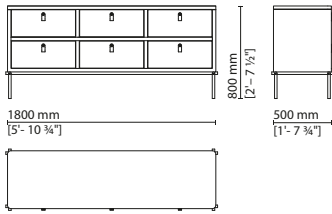

Tiretto Living storage

090 502 — 6 drawers