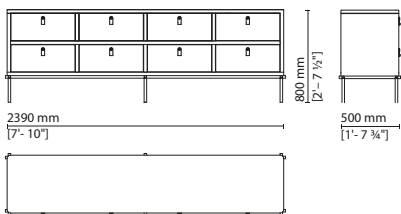

Wood storage unit with drawers, available in a choice of different formats, materials and finishes as per catalogue. **Structure** — Wood structure, available in different formats: with 8 or 4 drawers (storage unit length 2400), or with 6 or 3 drawers (storage unit length 1800). The version with 3 and 4 drawers has open top compartments. All formats are available in three versions: Wood veneer with wood finish

090 5025 — 4 drawers

Tiretto Living storage

090 502 — 6 drawers

090 503 — 3 drawers

090 504 — 8 drawers

090 5025 — 4 drawers