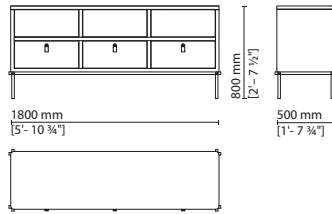

Wood storage unit with drawers, available in a choice of different formats, materials and finishes as per catalogue. **Structure** — Wood structure, available in different formats: with 8 or 4 drawers (storage unit length 2400), or with 6 or 3 drawers (storage unit length 1800). The version with 3 and 4 drawers has open top compartments. All formats are available in three versions: Wood veneer with wood finish

090 5025 — 4 drawers

Tiretto Living storage

090 502 — 6 drawers

090 503 — 3 drawers

090 504 — 8 drawers

090 5025 — 4 drawers