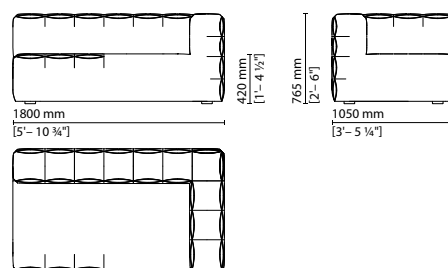

## Fun FENDI Seating System

007 002 — Individual left 2-seater element

007 003 — Individual right 2-seater element

007 004 — Left corner 2-seater element with joint front side

007 005 — Right corner 2-seater element with joint front side

007 006 — Left corner 2-seater element with lateral joint

007 007 — Right corner 2-seater element with lateral joint

007 008 — Left corner 2-seater element with front and side joints

007 009 — Right corner 2-seater element with front and side joints

## Fun FENDI Seating System

007 010 — Individual 1-seater corner element

007 011 — Left 1-seater corner element with side joint

007 012 — Right 1-seater corner element with side joint

007 013 — 1-seater corner element with front and side joints