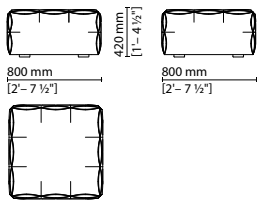

## Fun FENDI Seating System

007 019 — Individual large ottoman

007 020 — Large ottoman with front joint

007 021 — Large ottoman with corner joint

007 022 — Individual rectangular ottoman

007 023 — Rectangular ottoman with frontal joint

007 024 — Rectangular ottoman with side joint

007 025 — Left rectangular ottoman with corner joint

007 026 — Right rectangular ottoman with corner joint

007 027 — Individual small ottoman

007 028 — Small ottoman with frontal joint