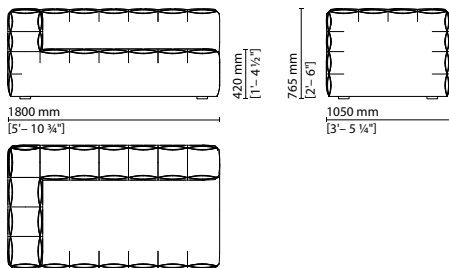

007 006 — Left corner 2-seater element with lateral joint  
007 020 — Large ottoman with front joint  
007 007 011 — Left 1-seater corner element with side joint  
007 019 — Individual large ottoman

007 001 — Armchairs

## Fun FENDI Seating System

007 002 — Individual left 2-seater element

007 003 — Individual right 2-seater element

007 004 — Left corner 2-seater element with joint front side

007 005 — Right corner 2-seater element with joint front side

007 006 — Left corner 2-seater element with lateral joint

007 007 — Right corner 2-seater element with lateral joint

007 008 — Left corner 2-seater element with front and side joints

007 009 — Right corner 2-seater element with front and side joints