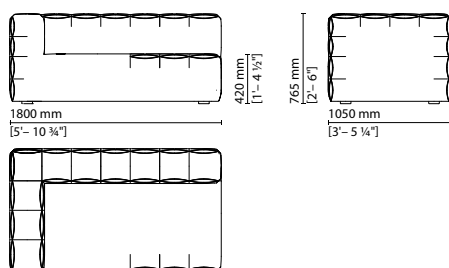

007 006 — Left corner 2-seater element with lateral joint  
007 020 — Large ottoman with front joint  
007 007 011 — Left 1-seater corner element with side joint  
007 019 — Individual large ottoman

007 001 — Armchairs

## Fun FENDI Seating System

007 002 — Individual left 2-seater element

007 003 — Individual right 2-seater element

007 004 — Left corner 2-seater element with joint front side

007 005 — Right corner 2-seater element with joint front side

007 006 — Left corner 2-seater element with lateral joint

007 007 — Right corner 2-seater element with lateral joint

007 008 — Left corner 2-seater element with front and side joints

007 009 — Right corner 2-seater element with front and side joints