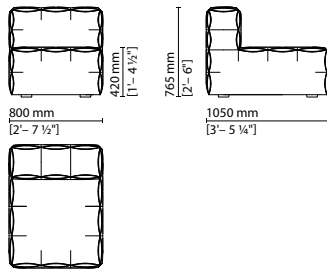

007 006 — Left corner 2-seater element with lateral joint

007 007 — Right corner 2-seater element with lateral joint

007 008 — Left corner 2-seater element with front and side joints

007 009 — Right corner 2-seater element with front and side joints

## Fun FENDI Seating System

007 010 — Individual 1-seater corner element

007 011 — Left 1-seater corner element with side joint

007 012 — Right 1-seater corner element with side joint

007 013 — 1-seater corner element with front and side joints

007 001 — Armchair

007 014 — Individual central element

007 015 — Central element with frontal joint

007 016 — Central element with left side joint

007 017 — Central element with right side joint

007 018 — Central element with joints on both sides