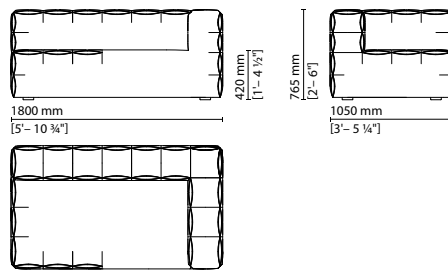

007 006 — Left corner 2-seater element with lateral joint  
007 020 — Large ottoman with front joint  
007 007 011 — Left 1-seater corner element with side joint  
007 019 — Individual large ottoman

007 001 — Armchairs

## Fun FENDI Seating System

007 002 — Individual left 2-seater element

007 003 — Individual right 2-seater element

007 004 — Left corner 2-seater element with joint front side

007 005 — Right corner 2-seater element with joint front side

007 006 — Left corner 2-seater element with lateral joint

007 007 — Right corner 2-seater element with lateral joint

007 008 — Left corner 2-seater element with front and side joints

007 009 — Right corner 2-seater element with front and side joints