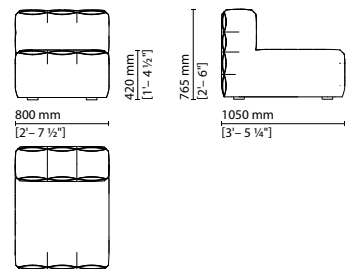

## Fun FENDI Seating System

007 010 — Individual 1-seater corner element

007 011 — Left 1-seater corner element with side joint

007 012 — Right 1-seater corner element with side joint

007 013 — 1-seater corner element with front and side joints

007 001 — Armchair

007 014 — Individual central element

007 015 — Central element with frontal joint

007 016 — Central element with left side joint

007 017 — Central element with right side joint

007 018 — Central element with joints on both sides

## Fun FENDI Seating System

007 019 — Individual large ottoman

007 020 — Large ottoman with front joint

007 021 — Large ottoman with corner joint

007 022 — Individual rectangular ottoman

007 023 — Rectangular ottoman with frontal joint