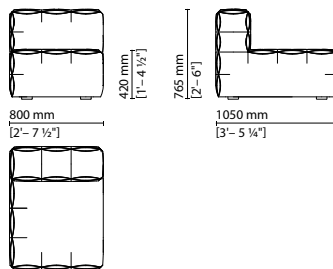

## Fun FENDI Seating System

007 010 — Individual 1-seater corner element

007 011 — Left 1-seater corner element with side joint

007 012 — Right 1-seater corner element with side joint

007 013 — 1-seater corner element with front and side joints

007 001 — Armchair

007 014 — Individual central element

007 015 — Central element with frontal joint

007 016 — Central element with left side joint

007 017 — Central element with right side joint

007 018 — Central element with joints on both sides

## Fun FENDI Seating System

007 019 — Individual large ottoman

007 020 — Large ottoman with front joint

007 021 — Large ottoman with corner joint

007 022 — Individual rectangular ottoman

007 023 — Rectangular ottoman with frontal joint