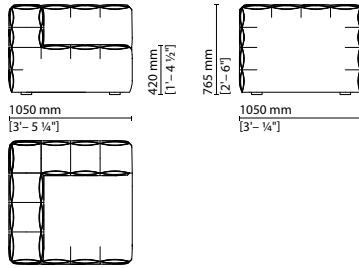

## Fun FENDI Seating System

007 002 — Individual left 2-seater element

007 003 — Individual right 2-seater element

007 004 — Left corner 2-seater element with joint front side

007 005 — Right corner 2-seater element with joint front side

007 006 — Left corner 2-seater element with lateral joint

007 007 — Right corner 2-seater element with lateral joint

007 008 — Left corner 2-seater element with front and side joints

007 009 — Right corner 2-seater element with front and side joints

## Fun FENDI Seating System

007 010 — Individual 1-seater corner element

007 011 — Left 1-seater corner element with side joint

007 012 — Right 1-seater corner element with side joint

007 013 — 1-seater corner element with front and side joints