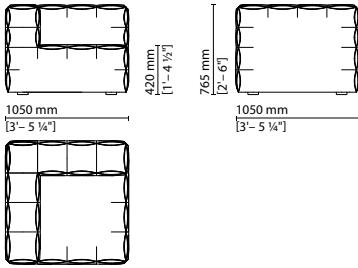

007 006 — Left corner 2-seater element with lateral joint  
007 020 — Large ottoman with front joint  
007 007 011 — Left 1-seater corner element with side joint  
007 019 — Individual large ottoman

007 001 — Armchairs

## Fun FENDI Seating System

007 002 — Individual left 2-seater element

007 003 — Individual right 2-seater element

007 004 — Left corner 2-seater element with joint front side

007 005 — Right corner 2-seater element with joint front side

007 006 — Left corner 2-seater element with lateral joint

007 007 — Right corner 2-seater element with lateral joint

007 008 — Left corner 2-seater element with front and side joints

007 009 — Right corner 2-seater element with front and side joints

## Fun FENDI Seating System

007 010 — Individual 1-seater corner element

007 011 — Left 1-seater corner element with side joint

007 012 — Right 1-seater corner element with side joint

007 013 — 1-seater corner element with front and side joints