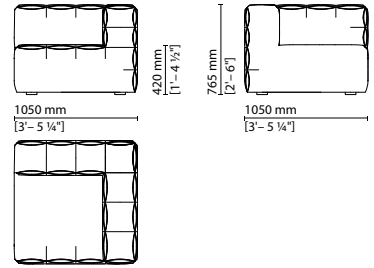

007 006 — Left corner 2-seater element with lateral joint

007 007 — Right corner 2-seater element with lateral joint

007 008 — Left corner 2-seater element with front and side joints

007 009 — Right corner 2-seater element with front and side joints

## Fun FENDI Seating System

007 010 — Individual 1-seater corner element

007 011 — Left 1-seater corner element with side joint

007 012 — Right 1-seater corner element with side joint

007 013 — 1-seater corner element with front and side joints