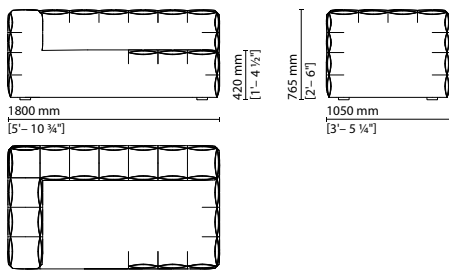

007 006 — Left corner 2-seater element with lateral joint  
007 020 — Large ottoman with front joint  
007 007 011 — Left 1-seater corner element with side joint  
007 019 — Individual large ottoman

007 001 — Armchairs

## Fun FENDI Seating System

007 002 — Individual left 2-seater element

007 003 — Individual right 2-seater element

007 004 — Left corner 2-seater element with joint front side

007 005 — Right corner 2-seater element with joint front side

007 006 — Left corner 2-seater element with lateral joint

007 007 — Right corner 2-seater element with lateral joint

007 008 — Left corner 2-seater element with front and side joints

007 009 — Right corner 2-seater element with front and side joints