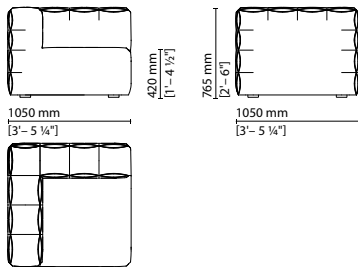

007 006 — Left corner 2-seater element with lateral joint

007 007 — Right corner 2-seater element with lateral joint

007 008 — Left corner 2-seater element with front and side joints

007 009 — Right corner 2-seater element with front and side joints

## Fun FENDI Seating System

007 010 — Individual 1-seater corner element

007 011 — Left 1-seater corner element with side joint

007 012 — Right 1-seater corner element with side joint

007 013 — 1-seater corner element with front and side joints

007 001 — Armchair

007 014 — Individual central element

007 015 — Central element with frontal joint

007 016 — Central element with left side joint

007 017 — Central element with right side joint

007 018 — Central element with joints on both sides