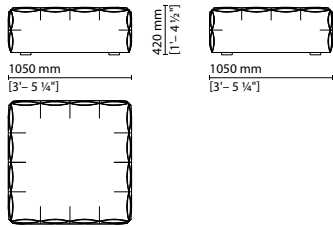

Fun FENDI Seating System