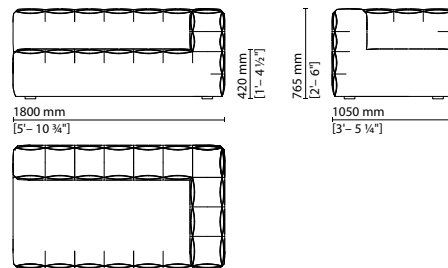

007 006 — Left corner 2-seater element with lateral joint  
007 020 — Large ottoman with front joint  
007 007 011 — Left 1-seater corner element with side joint  
007 019 — Individual large ottoman

007 001 — Armchairs

## Fun FENDI Seating System

007 002 — Individual left 2-seater element

007 003 — Individual right 2-seater element

007 004 — Left corner 2-seater element with joint front side

007 005 — Right corner 2-seater element with joint front side

007 006 — Left corner 2-seater element with lateral joint

007 007 — Right corner 2-seater element with lateral joint

007 008 — Left corner 2-seater element with front and side joints

007 009 — Right corner 2-seater element with front and side joints