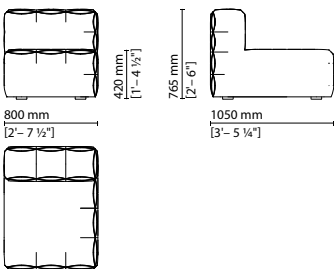

## Fun FENDI Seating System

007 010 — Individual 1-seater corner element

007 011 — Left 1-seater corner element with side joint

007 012 — Right 1-seater corner element with side joint

007 013 — 1-seater corner element with front and side joints

007 001 — Armchair

007 014 — Individual central element

007 015 — Central element with frontal joint

007 016 — Central element with left side joint

007 017 — Central element with right side joint

007 018 — Central element with joints on both sides