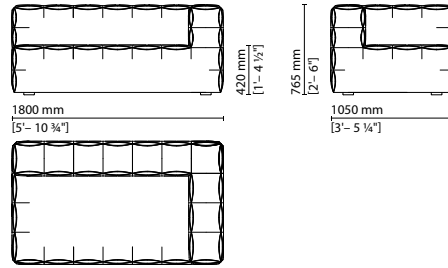

007 006 — Left corner 2-seater element with lateral joint  
007 020 — Large ottoman with front joint  
007 007 011 — Left 1-seater corner element with side joint  
007 019 — Individual large ottoman

007 001 — Armchairs

## Fun FENDI Seating System

007 002 — Individual left 2-seater element

007 003 — Individual right 2-seater element

007 004 — Left corner 2-seater element with joint front side

007 005 — Right corner 2-seater element with joint front side