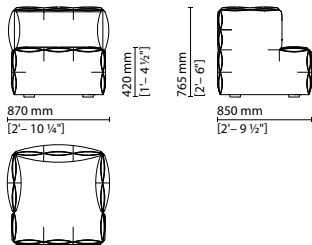

007 006 — Left corner 2-seater element with lateral joint

007 007 — Right corner 2-seater element with lateral joint

007 008 — Left corner 2-seater element with front and side joints

007 009 — Right corner 2-seater element with front and side joints

## Fun FENDI Seating System

007 010 — Individual 1-seater corner element

007 011 — Left 1-seater corner element with side joint

007 012 — Right 1-seater corner element with side joint

007 013 — 1-seater corner element with front and side joints

007 001 — Armchair

007 014 — Individual central element

007 015 — Central element with frontal joint

007 016 — Central element with left side joint

007 017 — Central element with right side joint

007 018 — Central element with joints on both sides