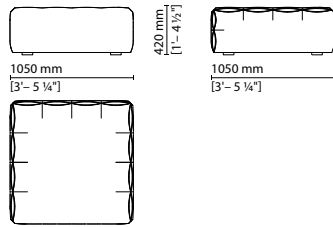

Fun FENDI Seating System

007 022 — Individual rectangular ottoman

007 023 — Rectangular ottoman with frontal joint

007 024 — Rectangular ottoman with side joint

007 025 — Left rectangular ottoman with corner joint

007 026 — Right rectangular ottoman with corner joint

007 027 — Individual small ottoman

007 028 — Small ottoman with frontal joint

007 090 — Loose cushion

007 091 — Loose cushion