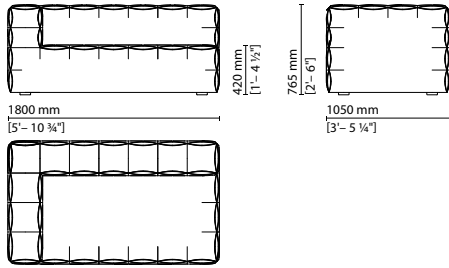

Fun FENDI Seating System