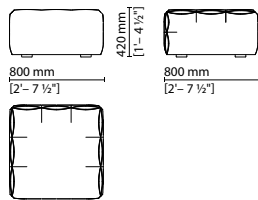

## Fun FENDI Seating System

007 019 — Individual large ottoman

007 020 — Large ottoman with front joint

007 021 — Large ottoman with corner joint

007 022 — Individual rectangular ottoman

007 023 — Rectangular ottoman with frontal joint

007 024 — Rectangular ottoman with side joint

007 025 — Left rectangular ottoman with corner joint

007 026 — Right rectangular ottoman with corner joint

007 027 — Individual small ottoman

007 028 — Small ottoman with frontal joint