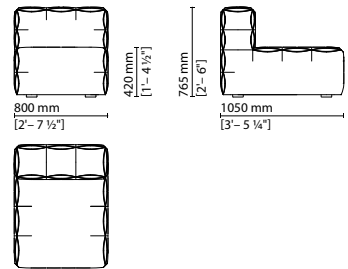

007 006 — Left corner 2-seater element with lateral joint

007 007 — Right corner 2-seater element with lateral joint

007 008 — Left corner 2-seater element with front and side joints

007 009 — Right corner 2-seater element with front and side joints

## Fun FENDI Seating System

007 010 — Individual 1-seater corner element

007 011 — Left 1-seater corner element with side joint

007 012 — Right 1-seater corner element with side joint

007 013 — 1-seater corner element with front and side joints

007 001 — Armchair

007 014 — Individual central element

007 015 — Central element with frontal joint

007 016 — Central element with left side joint

007 017 — Central element with right side joint

007 018 — Central element with joints on both sides