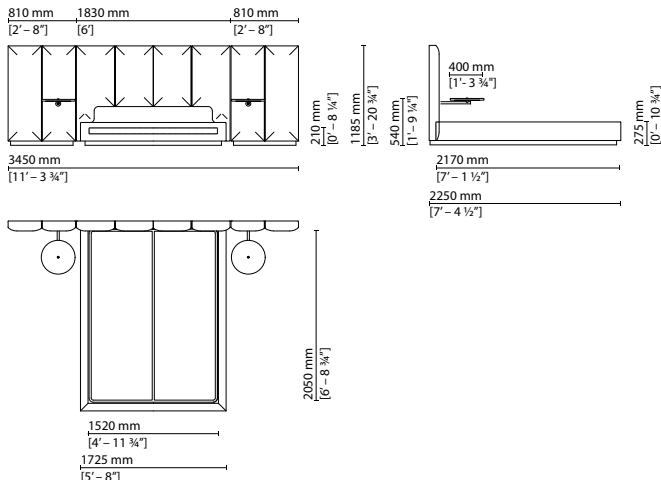

026 421 — Couple of side table in Bolle Crystal