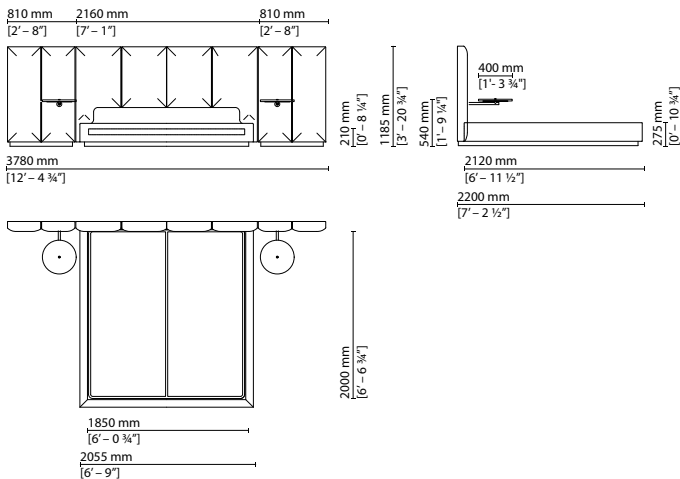

026 421 — Couple of side table in Bolle Crystal