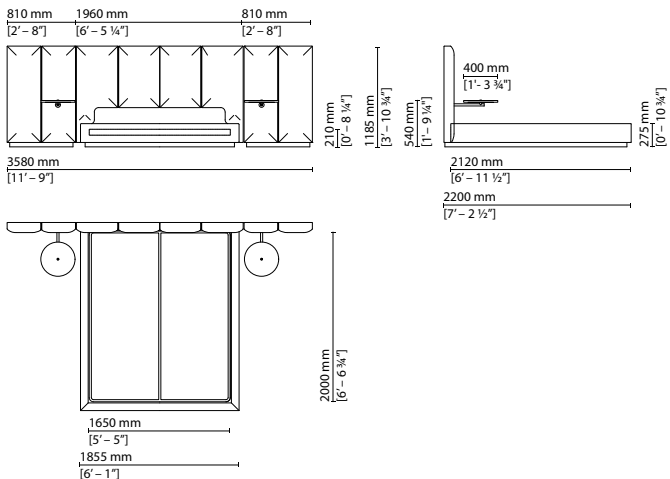

026 421 — Couple of side table in Bolle Crystal