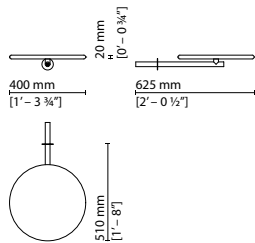

026 421 — Couple of side table in Bolle Crystal