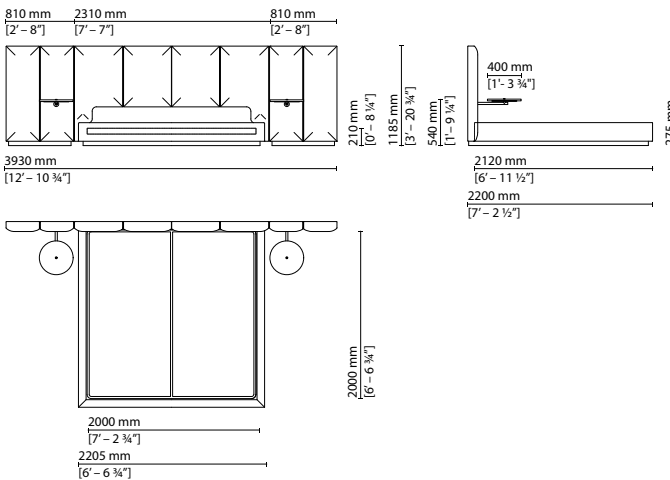

026 421 — Couple of side table in Bolle Crystal