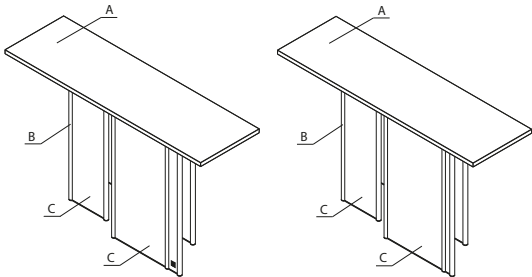

Monocolor versions	Configurazione 1 Configuration 1	Configurazione 2 Configuration 2
A Piano Tavolo Table Top	Anthracite / Eucaliph / Alaska / Deep Indigo /	Warm Grey / FENDI Sun / Amaranth /
	Black / Glossy Baltic 103	Chocolate / Duck Green / Burgundy / Brick /
		Glossy Pink Bourbon 103
	Anthracite / Eucaliph / Alaska / Deep Indigo /	Warm Grey / FENDI Sun / Amaranth /
	Black / Matte Baltic 104	Chocolate / Duck Green / Burgundy / Brick /
		Matte Pink Bourbon 104
B Struttura Structure	Brushed Gunmetal	Old Bronze
C Gambe Legs		
Cristallo Float Float Crystal	Fumé	Bronze