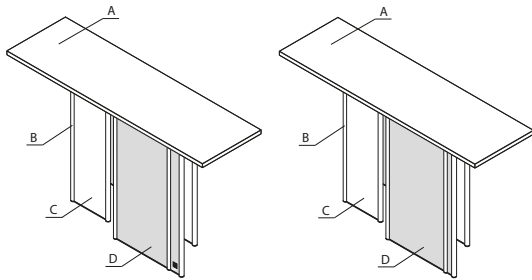

Blurred Console

092 101 / 102 — Bicolor versions

Bicolor versions	Configurazione 1 Configuration 1	Configurazione 2 Configuration 2
A Piano Tavolo Table Top	Glossy Anthracite 101	Glossy Chocolate 101
	Matte Anthracite 102	Matte Chocolate 102
B Struttura Structure	Brushed Gunmetal	Old Bronze
C Gambe Legs		
Cristallo Float Float Crystal	Fumé	Bronze
D Gambe Legs		
Cristallo stratificato Laminated Crystal	Blu Marine	Ambra

092 103 / 104 — Monocolor versions