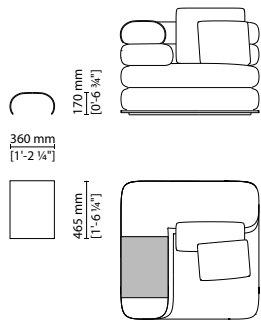

Blow Up Sofa accessories

078 091 — Small leather ring