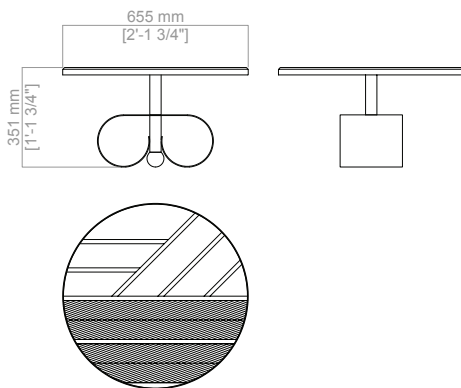

EARRING COFFEE TABLE

Design byCristina Celestino

SHIPMENT DETAILS 1 piece for each package - wooden crate
019101 earring coffee table 750x750x400
012102 earring coffee table 650x650x500

TOP marble top matt finish or with inlay design

FRAME steel in brushed gold finish (I301S)

019101 inlay design 1 (M3010)

019102 inlay design 2 (M30120)

TOP:

Emperador Alpi green Marquina Carrara Levanto red Calacatta grey Carnico

FINISHING OF THE MARBLE TOP :