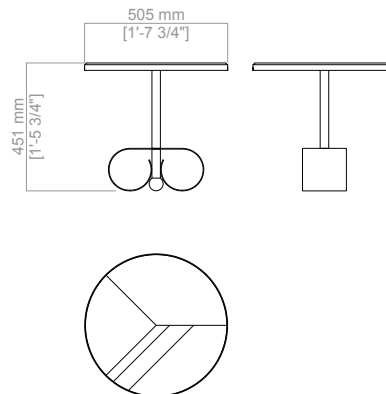

EARRING COFFEE TABLE

Design byCristina Celestino

SHIPMENT DETAILS 1 piece for each package - wooden crate
019101 earring coffee table 750x750x400
012102 earring coffee table 650x650x500

TOP marble top matt finish or with inlay design

FRAME steel in brushed gold finish (I301S)

019101 inlay design 1 (M3010)

019102 inlay design 2 (M30120)

TOP:

Emperador Alpi green Marquina Carrara Levanto red Calacatta grey Carnico

FINISHING OF THE MARBLE TOP :