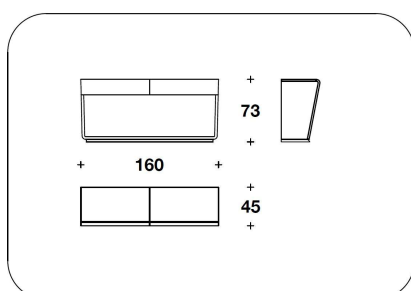

DESCRIZIONE TECNICA / TECHNICAL DESCRIPTION

STRUTTURA Legno impiallacciato in radica Burr Walnut, radica Chestnut oppure Ebony Macassar, finitura lucida spazzolata

TOP Legno rivestito in pelle (escluso pelli stampate)

TOP Wood covered in leather (printed leather not included)

DRAWERS Wood with frontal covered in leather (printed leather not included). Inner with microfibre cover and matt lacquered

COB (03E)
CONSOLLE CON CASSETTI /
CONSOLE WITH DRAWERS
160x45x73Hcm
63x17 3/4x28 2/3H"