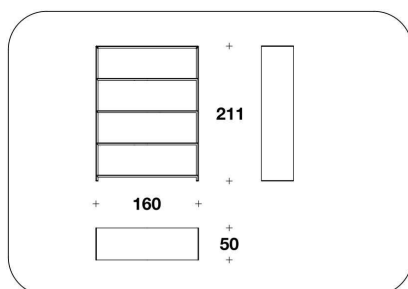

BENTLEY HOME
living / bookshelves
EASTWOOD

BENTLEY

HOME

MDB (20)
 LIBRERIA / BOOKSHELF
 100x50x211H.cm
 39 1/3x19 3/4x83H."

MDB (20)
 LIBRERIA / BOOKSHELF
 100x50x211H.cm
 39 1/3x19 3/4x83H."

MDB (20)
 LIBRERIA / BOOKSHELF
 100x50x211H.cm
 39 1/3x19 3/4x83H."

MDB (21)
 LIBRERIA / BOOKSHELF
 160x50x211H.cm
 63x19 3/4x83H."

MDB (21)
 LIBRERIA / BOOKSHELF
 160x50x211H.cm
 63x19 3/4x83H."

MDB (21)
 LIBRERIA / BOOKSHELF
 160x50x211H.cm
 63x19 3/4x83H."

Note