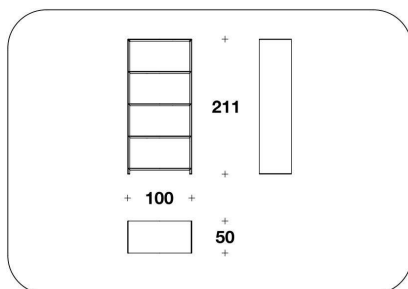

BENTLEY HOME
living / bookshelves
EASTWOOD

BENTLEY

HOME

MDB (20)
 LIBRERIA / BOOKSHELF
 100x50x211H.cm
 39 1/3x19 3/4x83H."

MDB (20)
 LIBRERIA / BOOKSHELF
 100x50x211H.cm
 39 1/3x19 3/4x83H."

MDB (20)
 LIBRERIA / BOOKSHELF
 100x50x211H.cm
 39 1/3x19 3/4x83H."

MDB (21)
 LIBRERIA / BOOKSHELF
 160x50x211H.cm
 63x19 3/4x83H."

MDB (21)
 LIBRERIA / BOOKSHELF
 160x50x211H.cm
 63x19 3/4x83H."

MDB (21)
 LIBRERIA / BOOKSHELF
 160x50x211H.cm
 63x19 3/4x83H."

Note