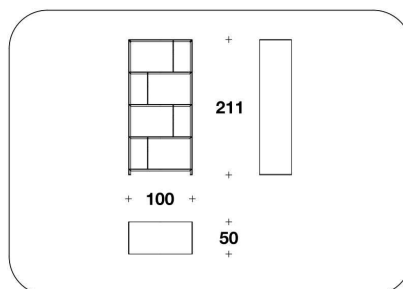

BENTLEY HOME
living / bookshelves
EASTWOOD

BENTLEY

HOME

MDB (20)
 LIBRERIA / BOOKSHELF
 100x50x211H.cm
 39 1/3x19 3/4x83H."

MDB (20)
 LIBRERIA / BOOKSHELF
 100x50x211H.cm
 39 1/3x19 3/4x83H."

MDB (20)
 LIBRERIA / BOOKSHELF
 100x50x211H.cm
 39 1/3x19 3/4x83H."

MDB (21)
 LIBRERIA / BOOKSHELF
 160x50x211H.cm
 63x19 3/4x83H."

MDB (21)
 LIBRERIA / BOOKSHELF
 160x50x211H.cm
 63x19 3/4x83H."

MDB (21)
 LIBRERIA / BOOKSHELF
 160x50x211H.cm
 63x19 3/4x83H."

Note