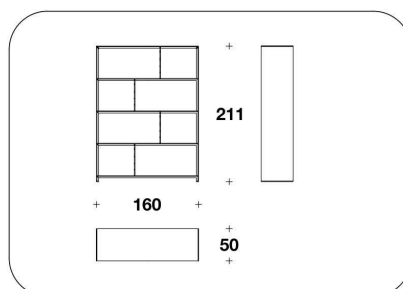

BENTLEY HOME
living / bookshelves
EASTWOOD

BENTLEY

HOME

MDB (20)
 LIBRERIA / BOOKSHELF
 100x50x211H.cm
 39 1/3x19 3/4x83H."

MDB (20)
 LIBRERIA / BOOKSHELF
 100x50x211H.cm
 39 1/3x19 3/4x83H."

MDB (20)
 LIBRERIA / BOOKSHELF
 100x50x211H.cm
 39 1/3x19 3/4x83H."

MDB (21)
 LIBRERIA / BOOKSHELF
 160x50x211H.cm
 63x19 3/4x83H."

MDB (21)
 LIBRERIA / BOOKSHELF
 160x50x211H.cm
 63x19 3/4x83H."

MDB (21)
 LIBRERIA / BOOKSHELF
 160x50x211H.cm
 63x19 3/4x83H."

Note