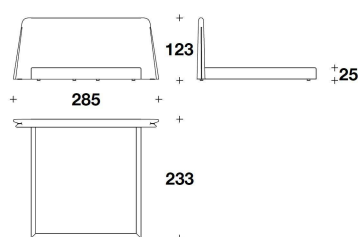

KMN (KUSA)
KING USA : LETTO PER MATERASSO /
BED FOR MATTRESS
195x205 - 285x233x123H. - H.B.25 cm
76 2/3x80 2/3 - 112 1/3x91 2/3x48 1/3H.
- H.B.9 3/4 "

Note