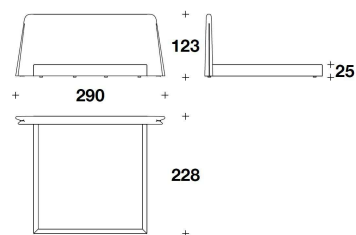

OPTIONAL 2 No.2 runner with removable fabric or leather cover and padding in Polyester

LUXENCE LUXURY LIVING
night / beds
DREAMY

KMN (LE1)
LETTO PER MATERASSO / BED FOR
MATTRESS
 165x200 - 255x228x123H. - H.B.25 cm
 65x78 2/3 - 100 1/3x89 2/3x48 1/3H. -
 H.B.9 3/4 "

KMN (LE2)
LETTO PER MATERASSO / BED FOR
MATTRESS
 185x200 - 275x228x123H. - H.B.25 cm
 73x78 2/3 - 108 1/3x89 2/3x48 1/3H. -
 H.B.9 3/4 "

KMN (LE7)
LETTO PER MATERASSO / BED FOR
MATTRESS
 200x200 - 290x228x123H. - H.B.25 cm
 78 2/3x78 2/3 - 114 1/3x89 2/3x48 1/3H.
 - H.B.9 3/4 "

KMN (QUSA)
QUEEN USA : LETTO PER MATERASSO
/ BED FOR MATTRESS
 152x205 - 242x233x123H. - H.B.25 cm
 60x80 2/3 - 95 1/3x91 2/3x48 1/3H. -
 H.B.9 3/4 "

KMN (KUSA)
KING USA : LETTO PER MATERASSO /
BED FOR MATTRESS
 195x205 - 285x233x123H. - H.B.25 cm
 76 2/3x80 2/3 - 112 1/3x91 2/3x48 1/3H.
 - H.B.9 3/4 "