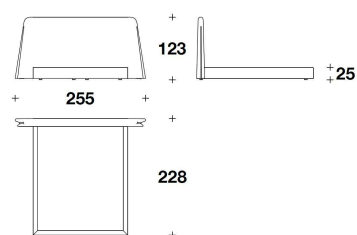

OPTIONAL 2 No.2 runner with removable fabric or leather cover and padding in Polyester

LUXENCE LUXURY LIVING
night / beds
DREAMY

KMN (LE1)
LETTO PER MATERASSO / BED FOR
MATTRESS
 165x200 - 255x228x123H. - H.B.25 cm
 65x78 2/3 - 100 1/3x89 2/3x48 1/3H. -
 H.B.9 3/4 "

KMN (LE2)
LETTO PER MATERASSO / BED FOR
MATTRESS
 185x200 - 275x228x123H. - H.B.25 cm
 73x78 2/3 - 108 1/3x89 2/3x48 1/3H. -
 H.B.9 3/4 "

KMN (LE7)
LETTO PER MATERASSO / BED FOR
MATTRESS
 200x200 - 290x228x123H. - H.B.25 cm
 78 2/3x78 2/3 - 114 1/3x89 2/3x48 1/3H.
 - H.B.9 3/4 "