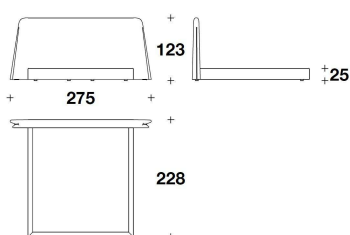

OPTIONAL 2 No.2 runner with removable fabric or leather cover and padding in Polyester

LUXENCE LUXURY LIVING
night / beds
DREAMY

KMN (LE1)
LETTO PER MATERASSO / BED FOR
MATTRESS
 165x200 - 255x228x123H. - H.B.25 cm
 65x78 2/3 - 100 1/3x89 2/3x48 1/3H. -
 H.B.9 3/4 "

KMN (LE2)
LETTO PER MATERASSO / BED FOR
MATTRESS
 185x200 - 275x228x123H. - H.B.25 cm
 73x78 2/3 - 108 1/3x89 2/3x48 1/3H. -
 H.B.9 3/4 "

KMN (LE7)
LETTO PER MATERASSO / BED FOR
MATTRESS
 200x200 - 290x228x123H. - H.B.25 cm
 78 2/3x78 2/3 - 114 1/3x89 2/3x48 1/3H.
 - H.B.9 3/4 "