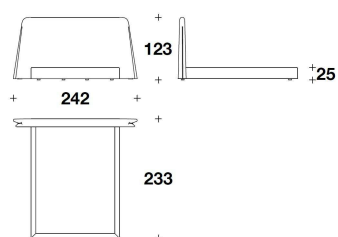

OPTIONAL 2 No.2 runner with removable fabric or leather cover and padding in Polyester

LUXENCE LUXURY LIVING
night / beds
DREAMY

KMN (LE1)
LETTO PER MATERASSO / BED FOR
MATTRESS
 165x200 - 255x228x123H. - H.B.25 cm
 65x78 2/3 - 100 1/3x89 2/3x48 1/3H. -
 H.B.9 3/4 "

KMN (LE2)
LETTO PER MATERASSO / BED FOR
MATTRESS
 185x200 - 275x228x123H. - H.B.25 cm
 73x78 2/3 - 108 1/3x89 2/3x48 1/3H. -
 H.B.9 3/4 "

KMN (LE7)
LETTO PER MATERASSO / BED FOR
MATTRESS
 200x200 - 290x228x123H. - H.B.25 cm
 78 2/3x78 2/3 - 114 1/3x89 2/3x48 1/3H.
 - H.B.9 3/4 "

KMN (QUSA)
QUEEN USA : LETTO PER MATERASSO
/ BED FOR MATTRESS
 152x205 - 242x233x123H. - H.B.25 cm
 60x80 2/3 - 95 1/3x91 2/3x48 1/3H. -
 H.B.9 3/4 "

KMN (KUSA)
KING USA : LETTO PER MATERASSO /
BED FOR MATTRESS
 195x205 - 285x233x123H. - H.B.25 cm
 76 2/3x80 2/3 - 112 1/3x91 2/3x48 1/3H.
 - H.B.9 3/4 "