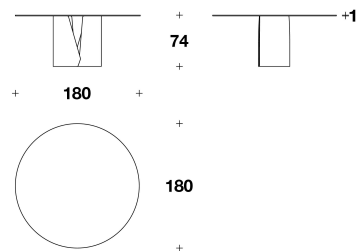

**TOP** Laminated glass with beveled edge, coloured and frosted with "soft touch" finishing in smoke grey or bronze colour, coordinated with the base

TTV (33)  
 TAVOLO TONDO / ROUND TABLE  
 130x130x74H. - THK.1cm  
 51 1/3x51 1/3x29H. - THK.6/16"

TTV (34)  
 TAVOLO TONDO / ROUND TABLE  
 160x160x74H. - THK.1cm  
 63x63x29H. - THK.6/16"

TTV (35)  
 TAVOLO TONDO / ROUND TABLE  
 180x180x74H. - THK.1cm  
 71x71x29H. - THK.6/16"

**Note**