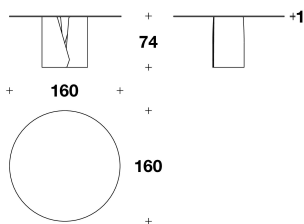

**TOP** Laminated glass with beveled edge, coloured and frosted with "soft touch" finishing in smoke grey or bronze colour, coordinated with the base

TTV (33)  
 TAVOLO TONDO / ROUND TABLE  
 130x130x74H. - THK.1cm  
 51 1/3x51 1/3x29H. - THK.6/16"

TTV (34)  
 TAVOLO TONDO / ROUND TABLE  
 160x160x74H. - THK.1cm  
 63x63x29H. - THK.6/16"

TTV (35)  
 TAVOLO TONDO / ROUND TABLE  
 180x180x74H. - THK.1cm  
 71x71x29H. - THK.6/16"

**Note**