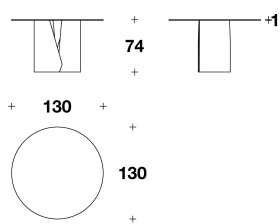

**TOP** Laminated glass with beveled edge, coloured and frosted with "soft touch" finishing in smoke grey or bronze colour, coordinated with the base

TTV (33)  
 TAVOLO TONDO / ROUND TABLE  
 130x130x74H. - THK.1cm  
 51 1/3x51 1/3x29H. - THK.6/16"

TTV (34)  
 TAVOLO TONDO / ROUND TABLE  
 160x160x74H. - THK.1cm  
 63x63x29H. - THK.6/16"

TTV (35)  
 TAVOLO TONDO / ROUND TABLE  
 180x180x74H. - THK.1cm  
 71x71x29H. - THK.6/16"

**Note**