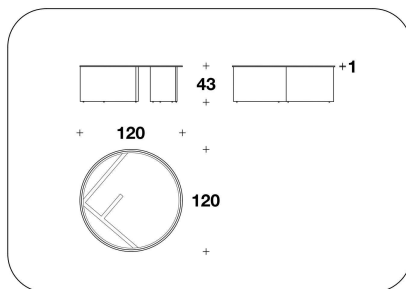

**FENDI**  
CASA

TCT (CA69V/2)  
COFFEE TABLE  
Ø 60x33H.cm  
Ø 23 2/3x13H."

TCT (CA69V/1)  
COFFEE TABLE  
Ø 120x43H.cm  
Ø 47 1/3x17H."

**Note**