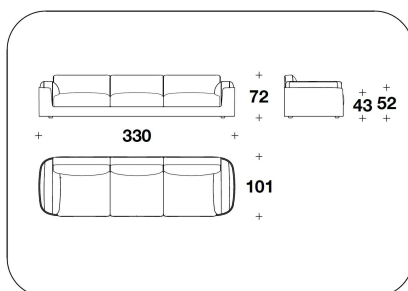

OPTIONAL 2 External frame with diamond quilted

BENTLEY HOME
sofa & armchairs
CHORLEY

BENTLEY

HOME

5CH (D3)
DIVANO 3 POSTI / 3 SEATER SOFA
288x101x72H. - H.S.43 cm
113 1/3x39 2/3x28 1/3H. - H.S.17 "

5CH (D4A)
DIVANO 4 POSTI / 4 SEATER SOFA
330x101x72H. - H.S.43 cm
130x39 2/3x28 1/3H. - H.S.17 "

5CH (D3R)
VENEERED : DIVANO 3 POSTI / 3
SEATER SOFA
288x101x72H. - H.S.43 cm
113 1/3x39 2/3x28 1/3H. - H.S.17 "

5CH (D4AR)
VENEERED : DIVANO 4 POSTI / 4
SEATER SOFA
330x101x72H. - H.S.43 cm
130x39 2/3x28 1/3H. - H.S.17 "