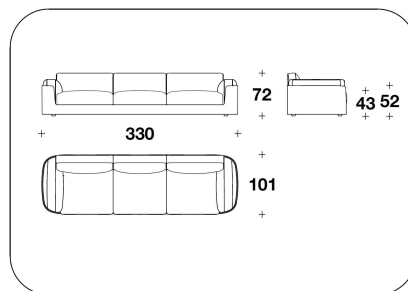

OPTIONAL 2 External frame with diamond quilted

BENTLEY HOME
sofa & armchairs
CHORLEY

BENTLEY

HOME

5CH (D3)
DIVANO 3 POSTI / 3 SEATER SOFA
288x101x72H. - H.S.43 cm
113 1/3x39 2/3x28 1/3H. - H.S.17 "

5CH (D4A)
DIVANO 4 POSTI / 4 SEATER SOFA
330x101x72H. - H.S.43 cm
130x39 2/3x28 1/3H. - H.S.17 "

5CH (D3R)
VENEERED : DIVANO 3 POSTI / 3
SEATER SOFA
288x101x72H. - H.S.43 cm
113 1/3x39 2/3x28 1/3H. - H.S.17 "

5CH (D4AR)
VENEERED : DIVANO 4 POSTI / 4
SEATER SOFA
330x101x72H. - H.S.43 cm
130x39 2/3x28 1/3H. - H.S.17 "