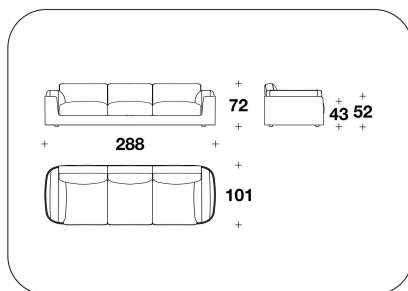

OPTIONAL 2 External frame with diamond quilted

BENTLEY HOME
sofa & armchairs
CHORLEY

BENTLEY

HOME

5CH (D3)
DIVANO 3 POSTI / 3 SEATER SOFA
288x101x72H. - H.S.43 cm
113 1/3x39 2/3x28 1/3H. - H.S.17 "

5CH (D4A)
DIVANO 4 POSTI / 4 SEATER SOFA
330x101x72H. - H.S.43 cm
130x39 2/3x28 1/3H. - H.S.17 "

5CH (D3R)
VENEERED : DIVANO 3 POSTI / 3
SEATER SOFA
288x101x72H. - H.S.43 cm
113 1/3x39 2/3x28 1/3H. - H.S.17 "

5CH (D4AR)
VENEERED : DIVANO 4 POSTI / 4
SEATER SOFA
330x101x72H. - H.S.43 cm
130x39 2/3x28 1/3H. - H.S.17 "