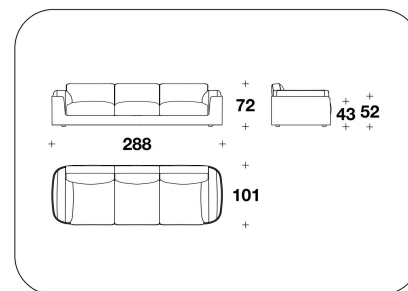

OPTIONAL 2 External frame with diamond quilted

BENTLEY HOME
sofa & armchairs
CHORLEY

BENTLEY

HOME

5CH (D3)
DIVANO 3 POSTI / 3 SEATER SOFA
288x101x72H. - H.S.43 cm
113 1/3x39 2/3x28 1/3H. - H.S.17 "

5CH (D4A)
DIVANO 4 POSTI / 4 SEATER SOFA
330x101x72H. - H.S.43 cm
130x39 2/3x28 1/3H. - H.S.17 "

5CH (D3R)
VENEERED : DIVANO 3 POSTI / 3
SEATER SOFA
288x101x72H. - H.S.43 cm
113 1/3x39 2/3x28 1/3H. - H.S.17 "

5CH (D4AR)
VENEERED : DIVANO 4 POSTI / 4
SEATER SOFA
330x101x72H. - H.S.43 cm
130x39 2/3x28 1/3H. - H.S.17 "