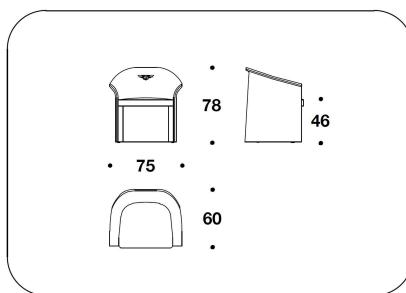

COVER Not removable leather (printed leather not included)

FEET Back castors, front mono-direction castors

OPTIONAL Logo embroidery on the back

BENTLEY HOME
sofa & armchairs
CANTERBURY

BENTLEY

POB (1)
POLTRONA / ARMCHAIR
62x55x80H. - H.S.46cm
24 1/3x21 2/3x31 1/3H. - H.S.18"

POB (1B)
POLTRONA BIG / BIG ARMCHAIR
75x60x78H. - H.S.46cm
29 2/3x23 2/3x30 2/3H. - H.S.18"

Note