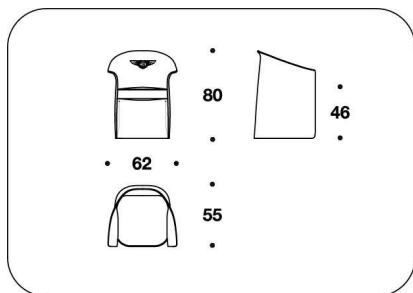

PIEDI Ruote piroettanti posteriori e monodirezionali anteriori

OPTIONAL Ricamo logo sullo schienale

FRAME Curved wood padded with Polyurethane

SEAT Wood padded with Polyurethane and Fiberfill; interwoven elastic bands

COVER Not removable leather (printed leather not included)

FEET Back castors, front mono-direction castors

OPTIONAL Logo embroidery on the back

BENTLEY HOME
sofa & armchairs
CANTERBURY

BENTLEY

POB (1)
POLTRONA / ARMCHAIR
62x55x80H. - H.S.46cm
24 1/3x21 2/3x31 1/3H. - H.S.18"

POB (1B)
POLTRONA BIG / BIG ARMCHAIR
75x60x78H. - H.S.46cm
29 2/3x23 2/3x30 2/3H. - H.S.18"

Note