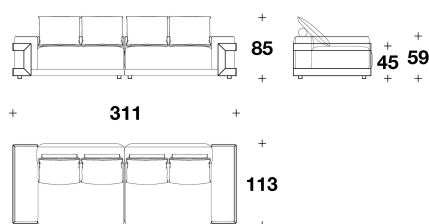

Note

EXAMPLES OF SECTIONAL SOFAS

CBO (ESGB) + CBO (EDGB)