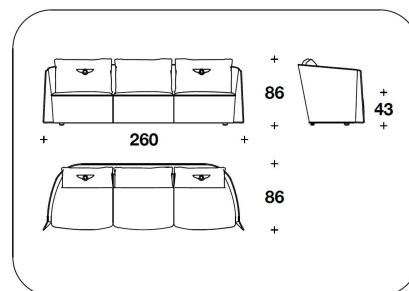

Back cushion with removable fabric or leather and logo embroidery, piping ton sur ton

**OPTIONAL** Manufacture with diamond quilted on the cover, outer or inner frame, or outer and inner frame (OPTx2)

**BENTLEY HOME**  
sofa & armchairs  
**BUTTERFLY**

**BENTLEY**

BTF (POL)  
POLTRONA / ARMCHAIR  
100x86x86H. - H.S.43cm  
39 1/3x34x34H. - H.S.17"

BTF (D3)  
DIVANO 3 POSTI / 3 SEATER SOFA  
210x86x86H. - H.S.43cm  
82 2/3x34x34H. - H.S.17"

BTF (BD3)  
MAXI : DIVANO 3 POSTI / 3 SEATER  
SOFA  
260x86x86H. - H.S.43cm  
102 1/3x34x34H. - H.S.17"

BTF (D4)  
DIVANO 4 POSTI / 4 SEATER SOFA  
303x86x86H. - H.S.43cm  
119 1/3x34x34H. - H.S.17"

**Note**