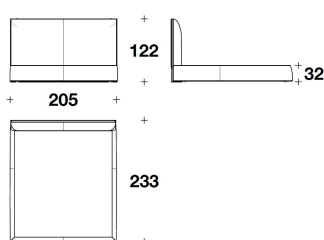

**OPTIONAL 4**  
 DAMA : STAMPA SU TESTIERA /  
 PRINTED ON THE HEADBOARD

**OPTIONAL 5**  
 TT PRINTED : STAMPA SU TESTIERA /  
 PRINTED ON THE HEADBOARD

**EDM (LE1)**  
 LETTO PER MATERASSO / BED FOR  
 MATTRESS  
 165x200 - 185x233x122H. - H.B.32cm  
 65x78 2/3 - 73x91 2/3x48H. - H.B.12 2/4"