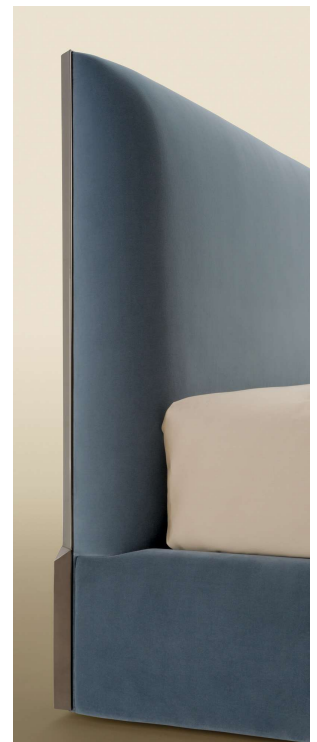

**STRUCTURE** Detachable wooden panels assembled with metal elements and covered with Polyurethane and Fiberfill

**BED BASE** Beech wooden slats

**COVER** Not removable fabric or leather (printed leather not included) headboard back with lining. Base with loose cover. Double stitching for leather version

**FEET** Wood wengé stained

**ACCESSORY** Telecontrol accessory NOT AVAILABLE

**OPTIONAL 1** Oval logo embroidery on the headboard centre (see special manufactures pag.2)

**OPTIONAL 2** Back headboard covered in fabric or leather

**OPTIONAL 3** Bed frame with storage

**OPTIONAL 4** Leather headboard cover printed Dama with double central stitching

**OPTIONAL 5** Leather headboard cover with TT printed, with double central stitching