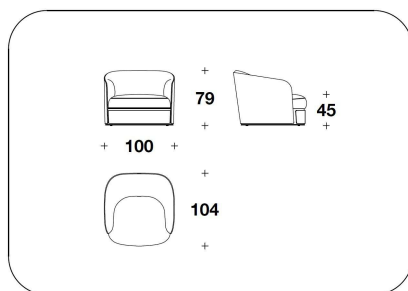

3BE (POL)
POLTRONA / ARMCHAIR
100x104x79H. - H.S.45cm
39 1/3x41x31H. - H.S.17 3/4"