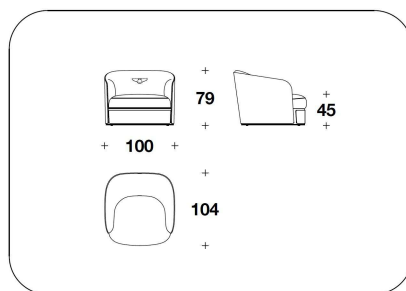

3BE (POL)
POLTRONA / ARMCHAIR
100x104x79H. - H.S.45cm
39 1/3x41x31H. - H.S.17 3/4"

3BE (D3)
DIVANO 3 POSTI / 3 SEATER SOFA
262x104x79H. - H.S.45cm
103x41x31H. - H.S.17 3/4"

3BE (D3)
DIVANO 3 POSTI / 3 SEATER SOFA
262x104x79H. - H.S.45cm
103x41x31H. - H.S.17 3/4"

3BE (D4)
DIVANO 4 POSTI / 4 SEATER SOFA
308x104x79H. - H.S.45cm
121 1/3x41x31H. - H.S.17 3/4"

3BE (D4)
DIVANO 4 POSTI / 4 SEATER SOFA
308x104x79H. - H.S.45cm
121 1/3x41x31H. - H.S.17 3/4"

3BE (AD4)
DIVANO 4 POSTI IN 2 ELEMENTI / 4
SEATER SOFA IN 2 ELEMENTS
308x104x79H. - H.S.45cm
121 1/3x41x31H. - H.S.17 3/4"

3BE (AD4)
DIVANO 4 POSTI IN 2 ELEMENTI / 4
SEATER SOFA IN 2 ELEMENTS
308x104x79H. - H.S.45cm
121 1/3x41x31H. - H.S.17 3/4"

3BE (POLE)
POLTRONA / ARMCHAIR
100x104x79H. - H.S.45cm
39 1/3x41x31H. - H.S.17 3/4"

3BE (AD4E)
DIVANO 4 POSTI IN 2 ELEMENTI / 4
SEATER SOFA IN 2 ELEMENTS
308x104x79H. - H.S.45cm
121 1/3x41x31H. - H.S.17 3/4"

3BE (AD4E)
DIVANO 4 POSTI IN 2 ELEMENTI / 4
SEATER SOFA IN 2 ELEMENTS
308x104x79H. - H.S.45cm
121 1/3x41x31H. - H.S.17 3/4"