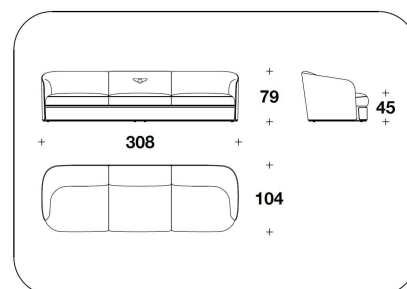

OPTIONAL 2 Back with logo embroidery

OPTIONAL 3-4 Diamond quilted on the outer frame (3) or/and on the band under the seat (4)

3BE (POL)
POLTRONA / ARMCHAIR
100x104x79H. - H.S.45cm
39 1/3x41x31H. - H.S.17 3/4"

3BE (POL)
POLTRONA / ARMCHAIR
100x104x79H. - H.S.45cm
39 1/3x41x31H. - H.S.17 3/4"

3BE (D3)
DIVANO 3 POSTI / 3 SEATER SOFA
262x104x79H. - H.S.45cm
103x41x31H. - H.S.17 3/4"

3BE (D3)
DIVANO 3 POSTI / 3 SEATER SOFA
262x104x79H. - H.S.45cm
103x41x31H. - H.S.17 3/4"

3BE (D4)
DIVANO 4 POSTI / 4 SEATER SOFA
308x104x79H. - H.S.45cm
121 1/3x41x31H. - H.S.17 3/4"

3BE (D4)
DIVANO 4 POSTI / 4 SEATER SOFA
308x104x79H. - H.S.45cm
121 1/3x41x31H. - H.S.17 3/4"

3BE (AD4)
DIVANO 4 POSTI IN 2 ELEMENTI / 4
SEATER SOFA IN 2 ELEMENTS
308x104x79H. - H.S.45cm
121 1/3x41x31H. - H.S.17 3/4"

3BE (AD4)
DIVANO 4 POSTI IN 2 ELEMENTI / 4
SEATER SOFA IN 2 ELEMENTS
308x104x79H. - H.S.45cm
121 1/3x41x31H. - H.S.17 3/4"

3BE (POLE)
POLTRONA / ARMCHAIR
100x104x79H. - H.S.45cm
39 1/3x41x31H. - H.S.17 3/4"