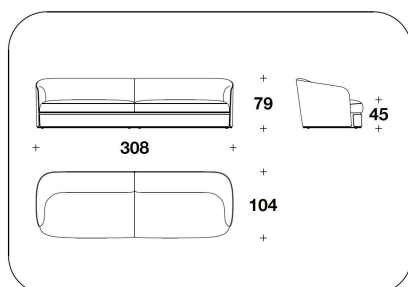

OPTIONAL 2 Back with logo embroidery

OPTIONAL 3-4 Diamond quilted on the outer frame (3) or/and on the band under the seat (4)

3BE (POL)
POLTRONA / ARMCHAIR
100x104x79H. - H.S.45cm
39 1/3x41x31H. - H.S.17 3/4"

3BE (POL)
POLTRONA / ARMCHAIR
100x104x79H. - H.S.45cm
39 1/3x41x31H. - H.S.17 3/4"

3BE (D3)
DIVANO 3 POSTI / 3 SEATER SOFA
262x104x79H. - H.S.45cm
103x41x31H. - H.S.17 3/4"

3BE (D3)
DIVANO 3 POSTI / 3 SEATER SOFA
262x104x79H. - H.S.45cm
103x41x31H. - H.S.17 3/4"

3BE (D4)
DIVANO 4 POSTI / 4 SEATER SOFA
308x104x79H. - H.S.45cm
121 1/3x41x31H. - H.S.17 3/4"

3BE (D4)
DIVANO 4 POSTI / 4 SEATER SOFA
308x104x79H. - H.S.45cm
121 1/3x41x31H. - H.S.17 3/4"

3BE (AD4)
DIVANO 4 POSTI IN 2 ELEMENTI / 4
SEATER SOFA IN 2 ELEMENTS
308x104x79H. - H.S.45cm
121 1/3x41x31H. - H.S.17 3/4"

3BE (AD4)
DIVANO 4 POSTI IN 2 ELEMENTI / 4
SEATER SOFA IN 2 ELEMENTS
308x104x79H. - H.S.45cm
121 1/3x41x31H. - H.S.17 3/4"

3BE (POLE)
POLTRONA / ARMCHAIR
100x104x79H. - H.S.45cm
39 1/3x41x31H. - H.S.17 3/4"