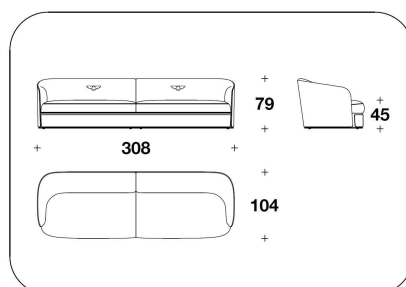

OPTIONAL 2 Back with logo embroidery

OPTIONAL 3-4 Diamond quilted on the outer frame (3) or/and on the band under the seat (4)

3BE (POL)
POLTRONA / ARMCHAIR
100x104x79H. - H.S.45cm
39 1/3x41x31H. - H.S.17 3/4"

3BE (POL)
POLTRONA / ARMCHAIR
100x104x79H. - H.S.45cm
39 1/3x41x31H. - H.S.17 3/4"

3BE (D3)
DIVANO 3 POSTI / 3 SEATER SOFA
262x104x79H. - H.S.45cm
103x41x31H. - H.S.17 3/4"

3BE (D3)
DIVANO 3 POSTI / 3 SEATER SOFA
262x104x79H. - H.S.45cm
103x41x31H. - H.S.17 3/4"

3BE (D4)
DIVANO 4 POSTI / 4 SEATER SOFA
308x104x79H. - H.S.45cm
121 1/3x41x31H. - H.S.17 3/4"

3BE (D4)
DIVANO 4 POSTI / 4 SEATER SOFA
308x104x79H. - H.S.45cm
121 1/3x41x31H. - H.S.17 3/4"

3BE (AD4)
DIVANO 4 POSTI IN 2 ELEMENTI / 4
SEATER SOFA IN 2 ELEMENTS
308x104x79H. - H.S.45cm
121 1/3x41x31H. - H.S.17 3/4"

3BE (AD4)
DIVANO 4 POSTI IN 2 ELEMENTI / 4
SEATER SOFA IN 2 ELEMENTS
308x104x79H. - H.S.45cm
121 1/3x41x31H. - H.S.17 3/4"

3BE (POLE)
POLTRONA / ARMCHAIR
100x104x79H. - H.S.45cm
39 1/3x41x31H. - H.S.17 3/4"