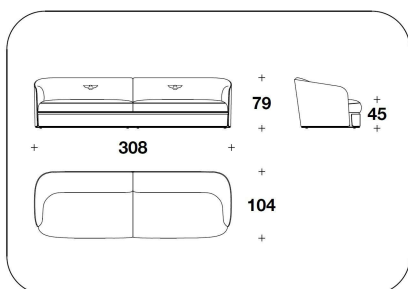

3BE (AD4)
DIVANO 4 POSTI IN 2 ELEMENTI / 4
SEATER SOFA IN 2 ELEMENTS
308x104x79H. - H.S.45cm
121 1/3x41x31H. - H.S.17 3/4"

3BE (POLE)
POLTRONA / ARMCHAIR
100x104x79H. - H.S.45cm
39 1/3x41x31H. - H.S.17 3/4"

3BE (POLE)
POLTRONA / ARMCHAIR
100x104x79H. - H.S.45cm
39 1/3x41x31H. - H.S.17 3/4"

3BE (D3E)
DIVANO 3 POSTI / 3 SEATER SOFA
262x104x79H. - H.S.45cm
103x41x31H. - H.S.17 3/4"

3BE (D3E)
DIVANO 3 POSTI / 3 SEATER SOFA
262x104x79H. - H.S.45cm
103x41x31H. - H.S.17 3/4"

BENTLEY HOME
sofa & armchairs
BAMPTON

BENTLEY

3BE (D4E)
DIVANO 4 POSTI / 4 SEATER SOFA
308x104x79H. - H.S.45cm
121 1/3x41x31H. - H.S.17 3/4"

3BE (D4E)
DIVANO 4 POSTI / 4 SEATER SOFA
308x104x79H. - H.S.45cm
121 1/3x41x31H. - H.S.17 3/4"

3BE (AD4E)
DIVANO 4 POSTI IN 2 ELEMENTI / 4
SEATER SOFA IN 2 ELEMENTS
308x104x79H. - H.S.45cm
121 1/3x41x31H. - H.S.17 3/4"

3BE (AD4E)
DIVANO 4 POSTI IN 2 ELEMENTI / 4
SEATER SOFA IN 2 ELEMENTS
308x104x79H. - H.S.45cm
121 1/3x41x31H. - H.S.17 3/4"