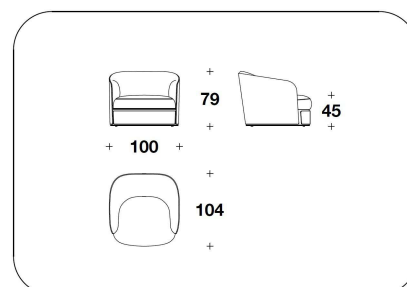

3BE (POL)
POLTRONA / ARMCHAIR
100x104x79H. - H.S.45cm
39 1/3x41x31H. - H.S.17 3/4"

3BE (D3)
DIVANO 3 POSTI / 3 SEATER SOFA
262x104x79H. - H.S.45cm
103x41x31H. - H.S.17 3/4"

3BE (D3)
DIVANO 3 POSTI / 3 SEATER SOFA
262x104x79H. - H.S.45cm
103x41x31H. - H.S.17 3/4"

3BE (D4)
DIVANO 4 POSTI / 4 SEATER SOFA
308x104x79H. - H.S.45cm
121 1/3x41x31H. - H.S.17 3/4"

3BE (D4)
DIVANO 4 POSTI / 4 SEATER SOFA
308x104x79H. - H.S.45cm
121 1/3x41x31H. - H.S.17 3/4"

3BE (AD4)
DIVANO 4 POSTI IN 2 ELEMENTI / 4
SEATER SOFA IN 2 ELEMENTS
308x104x79H. - H.S.45cm
121 1/3x41x31H. - H.S.17 3/4"

3BE (AD4)
DIVANO 4 POSTI IN 2 ELEMENTI / 4
SEATER SOFA IN 2 ELEMENTS
308x104x79H. - H.S.45cm
121 1/3x41x31H. - H.S.17 3/4"

3BE (POLE)
POLTRONA / ARMCHAIR
100x104x79H. - H.S.45cm
39 1/3x41x31H. - H.S.17 3/4"

3BE (POLE)
POLTRONA / ARMCHAIR
100x104x79H. - H.S.45cm
39 1/3x41x31H. - H.S.17 3/4"

3BE (D3E)
DIVANO 3 POSTI / 3 SEATER SOFA
262x104x79H. - H.S.45cm
103x41x31H. - H.S.17 3/4"

3BE (D3E)
DIVANO 3 POSTI / 3 SEATER SOFA
262x104x79H. - H.S.45cm
103x41x31H. - H.S.17 3/4"