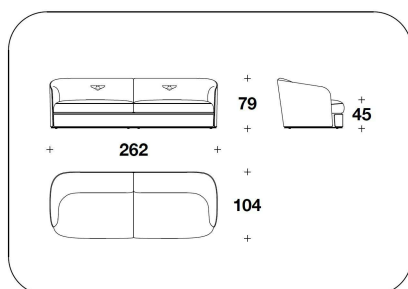

OPTIONAL 2 Back with logo embroidery

OPTIONAL 3-4 Diamond quilted on the outer frame (3) or/and on the band under the seat (4)

3BE (POL)
POLTRONA / ARMCHAIR
100x104x79H. - H.S.45cm
39 1/3x41x31H. - H.S.17 3/4"

3BE (POL)
POLTRONA / ARMCHAIR
100x104x79H. - H.S.45cm
39 1/3x41x31H. - H.S.17 3/4"

3BE (D3)
DIVANO 3 POSTI / 3 SEATER SOFA
262x104x79H. - H.S.45cm
103x41x31H. - H.S.17 3/4"

3BE (D3)
DIVANO 3 POSTI / 3 SEATER SOFA
262x104x79H. - H.S.45cm
103x41x31H. - H.S.17 3/4"

3BE (D4)
DIVANO 4 POSTI / 4 SEATER SOFA
308x104x79H. - H.S.45cm
121 1/3x41x31H. - H.S.17 3/4"

3BE (D4)
DIVANO 4 POSTI / 4 SEATER SOFA
308x104x79H. - H.S.45cm
121 1/3x41x31H. - H.S.17 3/4"

3BE (AD4)
DIVANO 4 POSTI IN 2 ELEMENTI / 4
SEATER SOFA IN 2 ELEMENTS
308x104x79H. - H.S.45cm
121 1/3x41x31H. - H.S.17 3/4"

3BE (AD4)
DIVANO 4 POSTI IN 2 ELEMENTI / 4
SEATER SOFA IN 2 ELEMENTS
308x104x79H. - H.S.45cm
121 1/3x41x31H. - H.S.17 3/4"

3BE (POLE)
POLTRONA / ARMCHAIR
100x104x79H. - H.S.45cm
39 1/3x41x31H. - H.S.17 3/4"