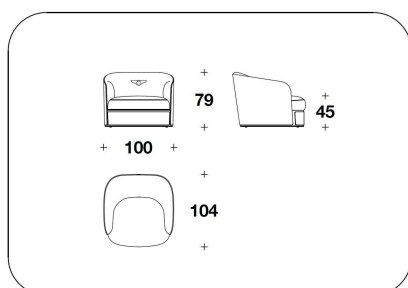

3BE (POL)
POLTRONA / ARMCHAIR
100x104x79H. - H.S.45cm
39 1/3x41x31H. - H.S.17 3/4"

3BE (D3)
DIVANO 3 POSTI / 3 SEATER SOFA
262x104x79H. - H.S.45cm
103x41x31H. - H.S.17 3/4"

3BE (D3)
DIVANO 3 POSTI / 3 SEATER SOFA
262x104x79H. - H.S.45cm
103x41x31H. - H.S.17 3/4"

3BE (D4)
DIVANO 4 POSTI / 4 SEATER SOFA
308x104x79H. - H.S.45cm
121 1/3x41x31H. - H.S.17 3/4"

3BE (D4)
DIVANO 4 POSTI / 4 SEATER SOFA
308x104x79H. - H.S.45cm
121 1/3x41x31H. - H.S.17 3/4"

3BE (AD4)
DIVANO 4 POSTI IN 2 ELEMENTI / 4
SEATER SOFA IN 2 ELEMENTS
308x104x79H. - H.S.45cm
121 1/3x41x31H. - H.S.17 3/4"

3BE (AD4)
DIVANO 4 POSTI IN 2 ELEMENTI / 4
SEATER SOFA IN 2 ELEMENTS
308x104x79H. - H.S.45cm
121 1/3x41x31H. - H.S.17 3/4"

3BE (POLE)
POLTRONA / ARMCHAIR
100x104x79H. - H.S.45cm
39 1/3x41x31H. - H.S.17 3/4"

3BE (POLE)
POLTRONA / ARMCHAIR
100x104x79H. - H.S.45cm
39 1/3x41x31H. - H.S.17 3/4"

3BE (D3E)
DIVANO 3 POSTI / 3 SEATER SOFA
262x104x79H. - H.S.45cm
103x41x31H. - H.S.17 3/4"

3BE (D3E)
DIVANO 3 POSTI / 3 SEATER SOFA
262x104x79H. - H.S.45cm
103x41x31H. - H.S.17 3/4"