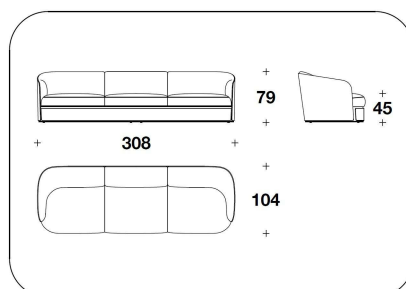

OPTIONAL 2 Back with logo embroidery

OPTIONAL 3-4 Diamond quilted on the outer frame (3) or/and on the band under the seat (4)

3BE (POL)
POLTRONA / ARMCHAIR
100x104x79H. - H.S.45cm
39 1/3x41x31H. - H.S.17 3/4"

3BE (POL)
POLTRONA / ARMCHAIR
100x104x79H. - H.S.45cm
39 1/3x41x31H. - H.S.17 3/4"

3BE (D3)
DIVANO 3 POSTI / 3 SEATER SOFA
262x104x79H. - H.S.45cm
103x41x31H. - H.S.17 3/4"

3BE (D3)
DIVANO 3 POSTI / 3 SEATER SOFA
262x104x79H. - H.S.45cm
103x41x31H. - H.S.17 3/4"

3BE (D4)
DIVANO 4 POSTI / 4 SEATER SOFA
308x104x79H. - H.S.45cm
121 1/3x41x31H. - H.S.17 3/4"

3BE (D4)
DIVANO 4 POSTI / 4 SEATER SOFA
308x104x79H. - H.S.45cm
121 1/3x41x31H. - H.S.17 3/4"

3BE (AD4)
DIVANO 4 POSTI IN 2 ELEMENTI / 4
SEATER SOFA IN 2 ELEMENTS
308x104x79H. - H.S.45cm
121 1/3x41x31H. - H.S.17 3/4"

3BE (AD4)
DIVANO 4 POSTI IN 2 ELEMENTI / 4
SEATER SOFA IN 2 ELEMENTS
308x104x79H. - H.S.45cm
121 1/3x41x31H. - H.S.17 3/4"

3BE (POLE)
POLTRONA / ARMCHAIR
100x104x79H. - H.S.45cm
39 1/3x41x31H. - H.S.17 3/4"