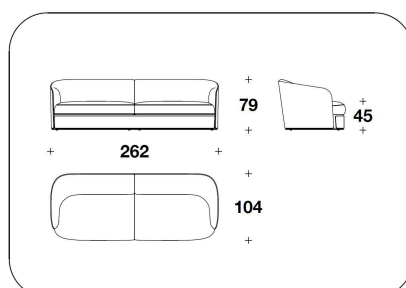

3BE (POL)
POLTRONA / ARMCHAIR
100x104x79H. - H.S.45cm
39 1/3x41x31H. - H.S.17 3/4"

3BE (D3)
DIVANO 3 POSTI / 3 SEATER SOFA
262x104x79H. - H.S.45cm
103x41x31H. - H.S.17 3/4"

3BE (D3)
DIVANO 3 POSTI / 3 SEATER SOFA
262x104x79H. - H.S.45cm
103x41x31H. - H.S.17 3/4"

3BE (D4)
DIVANO 4 POSTI / 4 SEATER SOFA
308x104x79H. - H.S.45cm
121 1/3x41x31H. - H.S.17 3/4"

3BE (D4)
DIVANO 4 POSTI / 4 SEATER SOFA
308x104x79H. - H.S.45cm
121 1/3x41x31H. - H.S.17 3/4"

3BE (AD4)
DIVANO 4 POSTI IN 2 ELEMENTI / 4
SEATER SOFA IN 2 ELEMENTS
308x104x79H. - H.S.45cm
121 1/3x41x31H. - H.S.17 3/4"

3BE (AD4)
DIVANO 4 POSTI IN 2 ELEMENTI / 4
SEATER SOFA IN 2 ELEMENTS
308x104x79H. - H.S.45cm
121 1/3x41x31H. - H.S.17 3/4"

3BE (POLE)
POLTRONA / ARMCHAIR
100x104x79H. - H.S.45cm
39 1/3x41x31H. - H.S.17 3/4"

3BE (POLE)
POLTRONA / ARMCHAIR
100x104x79H. - H.S.45cm
39 1/3x41x31H. - H.S.17 3/4"

3BE (D3E)
DIVANO 3 POSTI / 3 SEATER SOFA
262x104x79H. - H.S.45cm
103x41x31H. - H.S.17 3/4"

3BE (D3E)
DIVANO 3 POSTI / 3 SEATER SOFA
262x104x79H. - H.S.45cm
103x41x31H. - H.S.17 3/4"