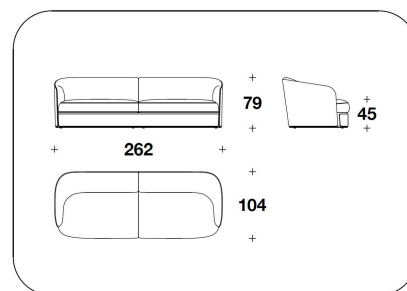

OPTIONAL 2 Back with logo embroidery

OPTIONAL 3-4 Diamond quilted on the outer frame (3) or/and on the band under the seat (4)

3BE (POL)
POLTRONA / ARMCHAIR
100x104x79H. - H.S.45cm
39 1/3x41x31H. - H.S.17 3/4"

3BE (POL)
POLTRONA / ARMCHAIR
100x104x79H. - H.S.45cm
39 1/3x41x31H. - H.S.17 3/4"

3BE (D3)
DIVANO 3 POSTI / 3 SEATER SOFA
262x104x79H. - H.S.45cm
103x41x31H. - H.S.17 3/4"

3BE (D3)
DIVANO 3 POSTI / 3 SEATER SOFA
262x104x79H. - H.S.45cm
103x41x31H. - H.S.17 3/4"

3BE (D4)
DIVANO 4 POSTI / 4 SEATER SOFA
308x104x79H. - H.S.45cm
121 1/3x41x31H. - H.S.17 3/4"

3BE (D4)
DIVANO 4 POSTI / 4 SEATER SOFA
308x104x79H. - H.S.45cm
121 1/3x41x31H. - H.S.17 3/4"

3BE (AD4)
DIVANO 4 POSTI IN 2 ELEMENTI / 4
SEATER SOFA IN 2 ELEMENTS
308x104x79H. - H.S.45cm
121 1/3x41x31H. - H.S.17 3/4"

3BE (AD4)
DIVANO 4 POSTI IN 2 ELEMENTI / 4
SEATER SOFA IN 2 ELEMENTS
308x104x79H. - H.S.45cm
121 1/3x41x31H. - H.S.17 3/4"

3BE (POLE)
POLTRONA / ARMCHAIR
100x104x79H. - H.S.45cm
39 1/3x41x31H. - H.S.17 3/4"