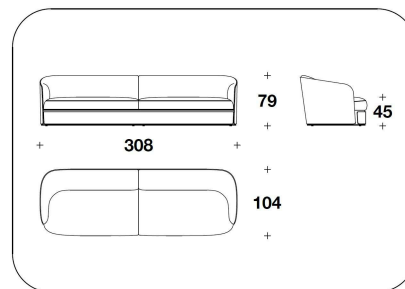

3BE (D4)
DIVANO 4 POSTI / 4 SEATER SOFA
308x104x79H. - H.S.45cm
121 1/3x41x31H. - H.S.17 3/4"

3BE (D4)
DIVANO 4 POSTI / 4 SEATER SOFA
308x104x79H. - H.S.45cm
121 1/3x41x31H. - H.S.17 3/4"

3BE (AD4)
DIVANO 4 POSTI IN 2 ELEMENTI / 4
SEATER SOFA IN 2 ELEMENTS
308x104x79H. - H.S.45cm
121 1/3x41x31H. - H.S.17 3/4"

3BE (AD4)
DIVANO 4 POSTI IN 2 ELEMENTI / 4
SEATER SOFA IN 2 ELEMENTS
308x104x79H. - H.S.45cm
121 1/3x41x31H. - H.S.17 3/4"

3BE (POLE)
POLTRONA / ARMCHAIR
100x104x79H. - H.S.45cm
39 1/3x41x31H. - H.S.17 3/4"

3BE (POLE)
POLTRONA / ARMCHAIR
100x104x79H. - H.S.45cm
39 1/3x41x31H. - H.S.17 3/4"

3BE (D3E)
DIVANO 3 POSTI / 3 SEATER SOFA
262x104x79H. - H.S.45cm
103x41x31H. - H.S.17 3/4"

3BE (D3E)
DIVANO 3 POSTI / 3 SEATER SOFA
262x104x79H. - H.S.45cm
103x41x31H. - H.S.17 3/4"

BENTLEY HOME
sofa & armchairs
BAMPTON

BENTLEY

3BE (D4E)
DIVANO 4 POSTI / 4 SEATER SOFA
308x104x79H. - H.S.45cm
121 1/3x41x31H. - H.S.17 3/4"

3BE (D4E)
DIVANO 4 POSTI / 4 SEATER SOFA
308x104x79H. - H.S.45cm
121 1/3x41x31H. - H.S.17 3/4"