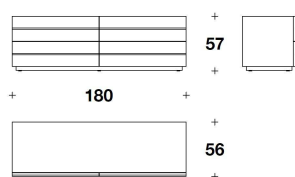

N.B. Each stone, being a natural product, is a one-of-a-kind piece and can therefore exhibit colour and structural differences

LUXENCE LUXURY LIVING
chest of drawers
ASTRA

LLM (26)
CASSETTIERA / CHEST OF DRAWERS
180x56x57H.cm
71x22x22 1/3H."

LLM (27)
CASSETTIERA / CHEST OF DRAWERS
180x56x83H.cm
71x22x32 2/3H."

Note