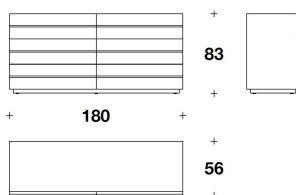

N.B. Each stone, being a natural product, is a one-of-a-kind piece and can therefore exhibit colour and structural differences

LUXENCE LUXURY LIVING
chest of drawers
ASTRA

LLM (26)
CASSETTIERA / CHEST OF DRAWERS
180x56x57H.cm
71x22x22 1/3H."