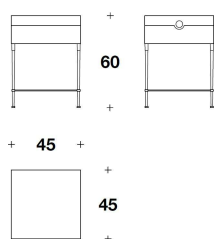

VCM (02)

TAVOLO NOTTE / BEDSIDE TABLE

45x45x60H.cm

17 3/4x17 3/4x23 2/3H."