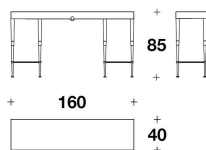

N.B. Each stone, being a natural product, is a one-of-a-kind piece and can therefore exhibit colour and structural differences

VTB (13)
CONSOLLE / CONSOLE
160x40x85H.cm
63x15 3/4x33 1/3H."

Note